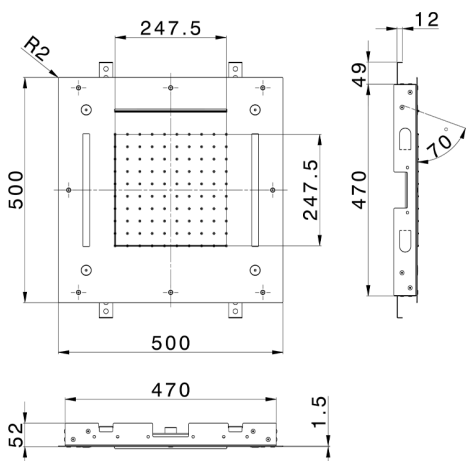

500x500 mm Chromotherapy Ceiling showerhead ZEN_ZS1C0085

MODEL **ZS1C0085**

500x500 mm Chromotherapy Ceiling showerhead, rain, spaying functions, waterfall, chromotherapy functions, built-in control included, Stainless Steel AISI 304

AVAILABLE FINISHINGS

- **40** 40 Matt Black
- **4Q** 4Q Matt White
- **5G** 5G Rose Gold
- **D1** D1 Brushed Inox
- **D2** D2 Polished Inox

CHARACTERISTICS

2024-12-19