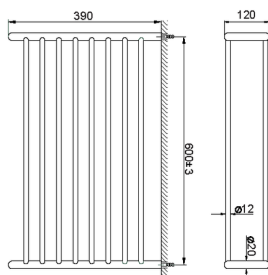

Towel rack BATHROOM ACCESSORIES_SI090300

MODEL **SI090300**

Towel rack

AVAILABLE FINISHINGS

-  **21** 21 Chrome
-  **2B** 2B Polished Nickel
-  **2F** 2F Brushed Nickel
-  **2P** 2P Rose Gold
-  **2Q** 2Q Black Titanium
-  **40** 40 Matt Black
-  **4Q** 4Q Matt White