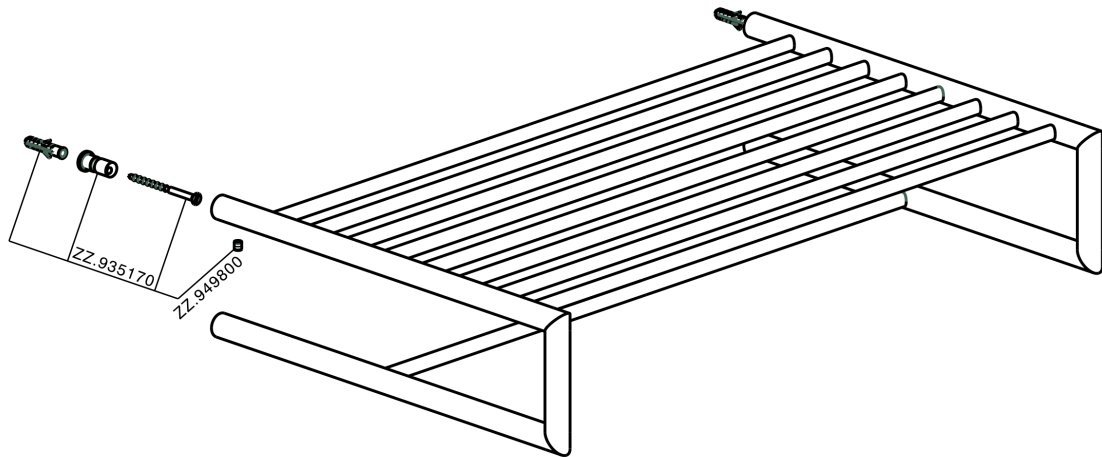

Towel rack BATHROOM ACCESSORIES_SI090300

MODEL **SI090300**

Towel rack

AVAILABLE FINISHINGS

-  **21** 21 Chrome
-  **2B** 2B Polished Nickel
-  **2F** 2F Brushed Nickel
-  **2P** 2P Rose Gold
-  **2Q** 2Q Black Titanium
-  **40** 40 Matt Black
-  **4Q** 4Q Matt White

CHARACTERISTICS

Towel rack BATHROOM ACCESSORIES_SI090300

SI090300

<https://en.huberitalia.com/towel-rack-bathroom-accessories-si090300>

2024-11-23