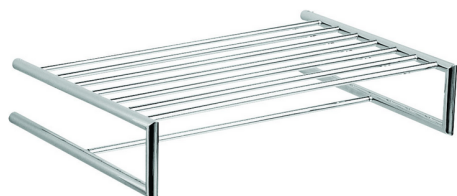

Towel rack BATHROOM ACCESSORIES_SI090300

MODEL **SI090300**

Towel rack

AVAILABLE FINISHINGS

-  **21** 21 Chrome
-  **2B** 2B Polished Nickel
-  **2F** 2F Brushed Nickel
-  **2P** 2P Rose Gold
-  **2Q** 2Q Black Titanium
-  **40** 40 Matt Black
-  **4Q** 4Q Matt White