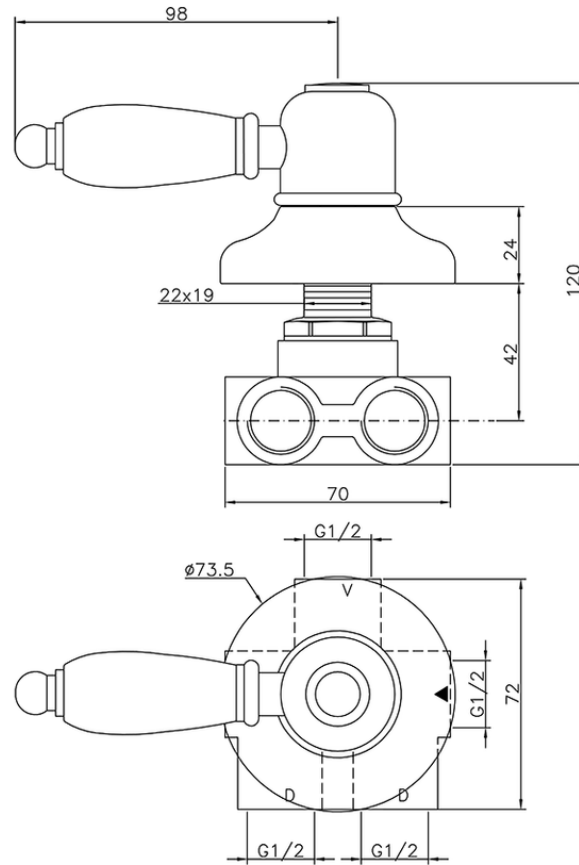

Concealed 3-outlet diverter CROISETTE_CS000270

CS000270

<https://en.huberitalia.com/concealed-3-outlet-diverter-croisette-cs000270>

2024-11-15