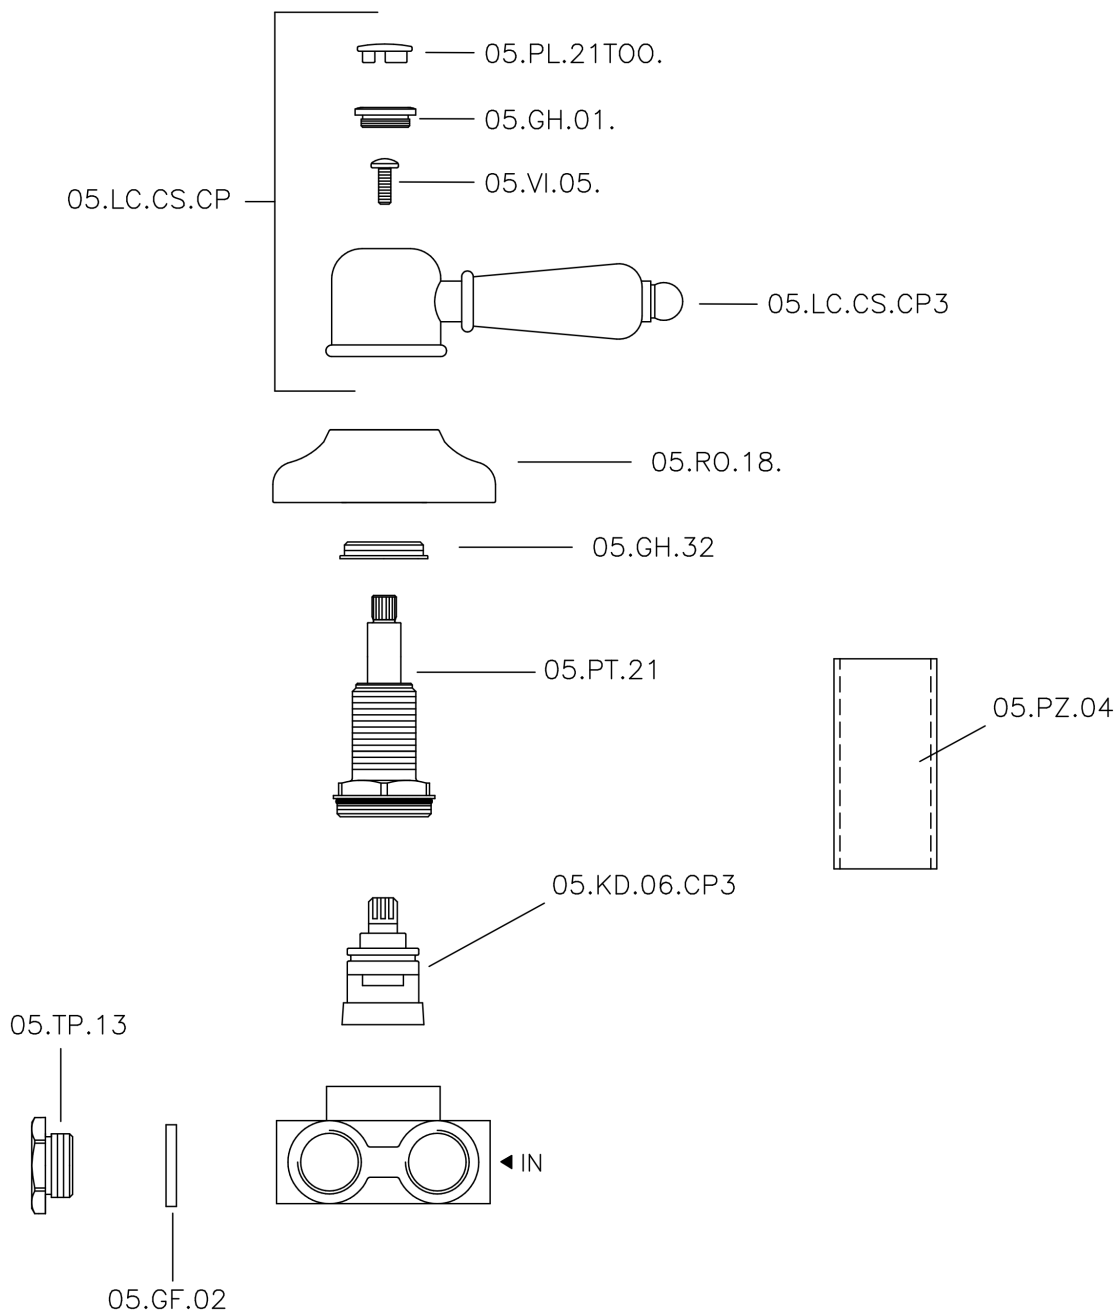

## Concealed 3-outlet diverter CROISSETTE\_CS000270

MODEL **CS000270**

Concealed 3-outlet diverter, 1/2" F outlets

## Concealed 3-outlet diverter CROISETTE\_CS000270

CS000270

<https://en.huberitalia.com/concealed-3-outlet-diverter-croisette-cs000270>

2024-11-15