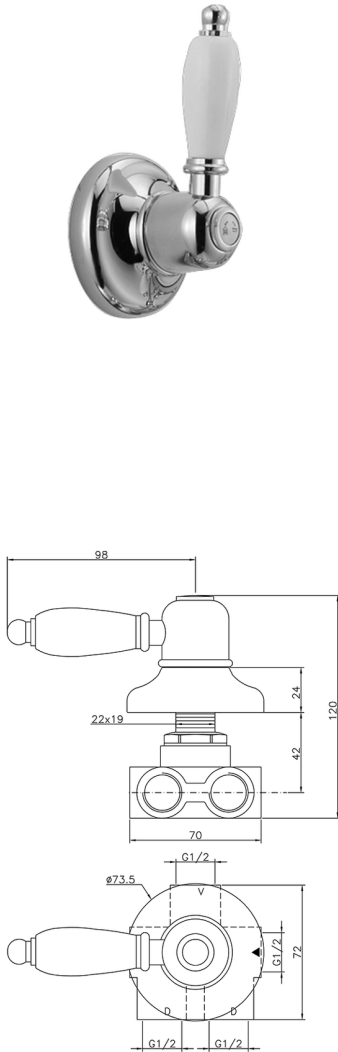

## Concealed 3-outlet diverter CROISSETTE\_CS000270

MODEL **CS000270**

Concealed 3-outlet diverter, 1/2" F outlets

### AVAILABLE FINISHINGS

-  **21** 21 Chrome
-  **27** 27 Old Bronze
-  **2G** 2G Antique Gold
-  **2W** 2W Brushed Gold

## Concealed 3-outlet diverter CROISETTE\_CS000270

CS000270

<https://en.huberitalia.com/concealed-3-outlet-diverter-croisette-cs000270>

2024-11-15