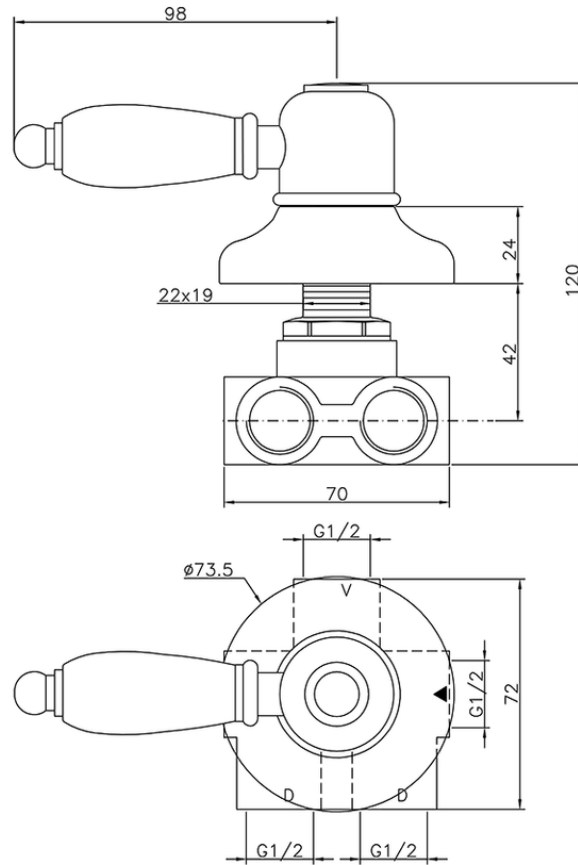

Concealed 3-outlet diverter CROISETTE_CS000270

CS000270

<https://en.huberitalia.com/concealed-3-outlet-diverter-croisette-cs000270>

2024-11-15