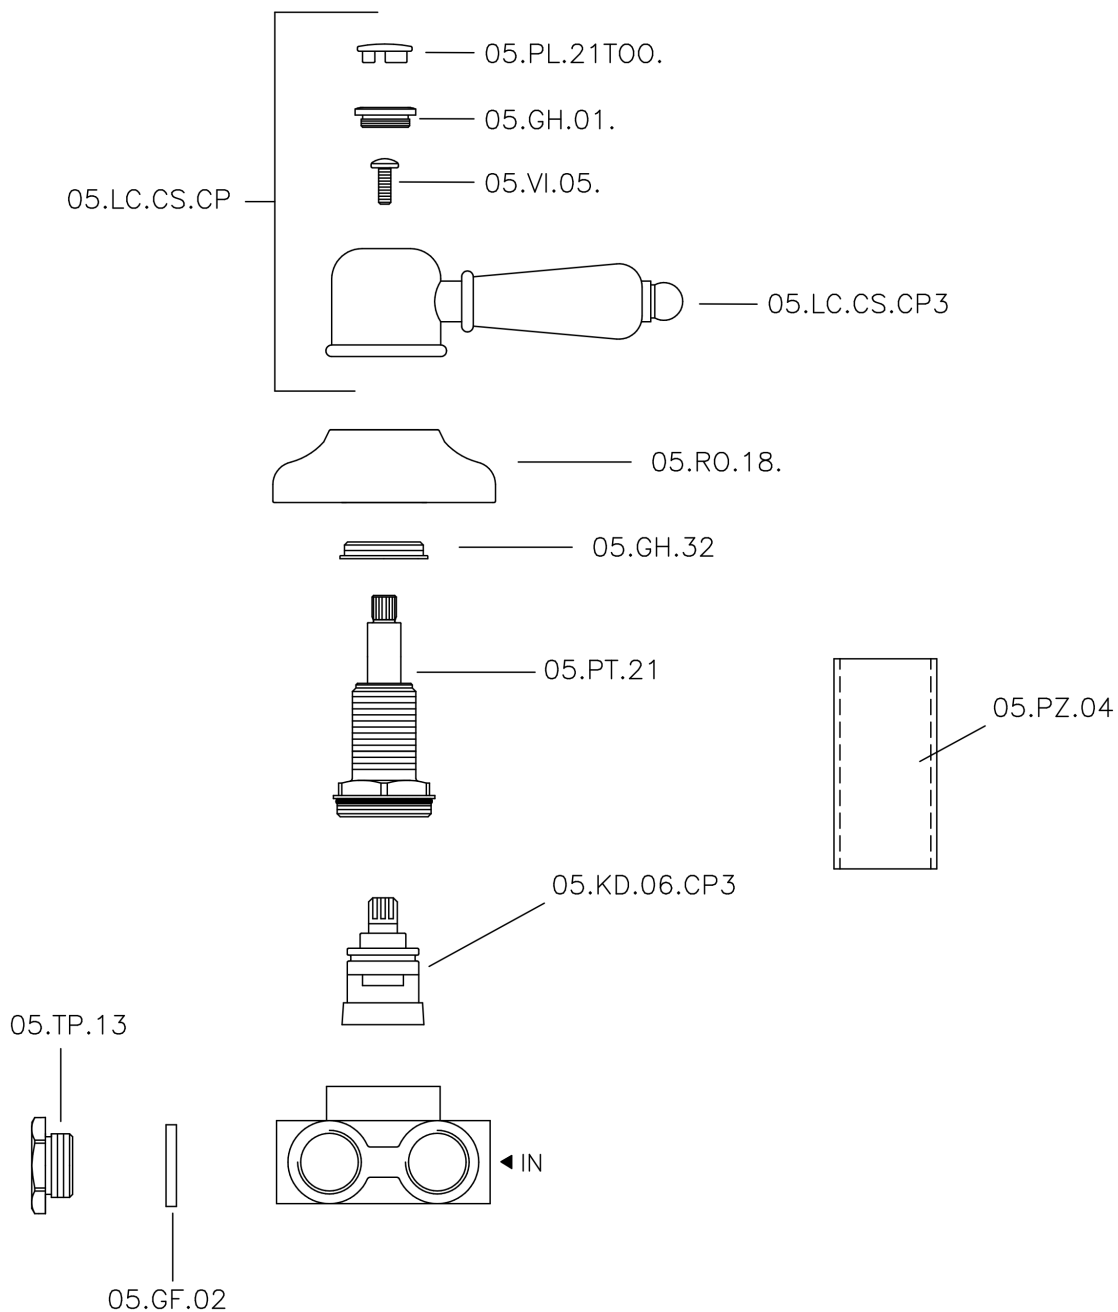

Concealed 3-outlet diverter CROISSETTE_CS000270

MODEL **CS000270**

Concealed 3-outlet diverter, 1/2" F outlets

AVAILABLE FINISHINGS

-  **21** 21 Chrome
-  **27** 27 Old Bronze
-  **2G** 2G Antique Gold
-  **2W** 2W Brushed Gold

CHARACTERISTICS

Installation **Concealed**

Concealed 3-outlet diverter CROISETTE_CS000270

CS000270

<https://en.huberitalia.com/concealed-3-outlet-diverter-croisette-cs000270>

2024-11-15