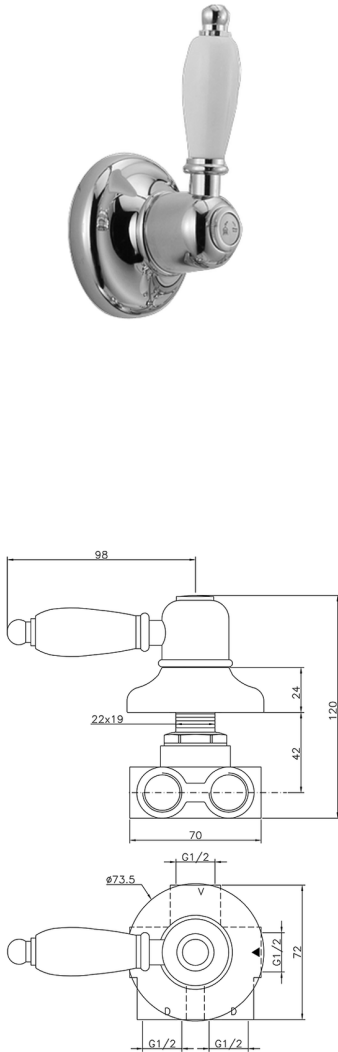

Concealed 3-outlet diverter CROISSETTE_CS000270

MODEL **CS000270**

Concealed 3-outlet diverter, 1/2" F outlets

AVAILABLE FINISHINGS

-  **21** 21 Chrome
-  **27** 27 Old Bronze
-  **2G** 2G Antique Gold
-  **2W** 2W Brushed Gold

CHARACTERISTICS

Installation **Concealed**

Concealed 3-outlet diverter CROISETTE_CS000270

CS000270

<https://en.huberitalia.com/concealed-3-outlet-diverter-croisette-cs000270>

2024-11-15