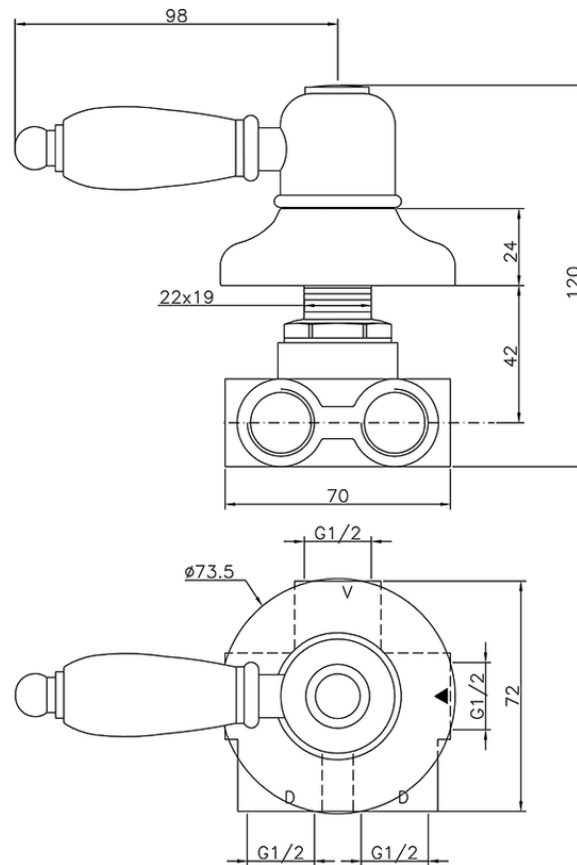

Concealed 3-outlet diverter CROISSETTE_CS000270

CS000270

<https://en.huberitalia.com/concealed-3-outlet-diverter-croisette-cs000270>

2024-11-15