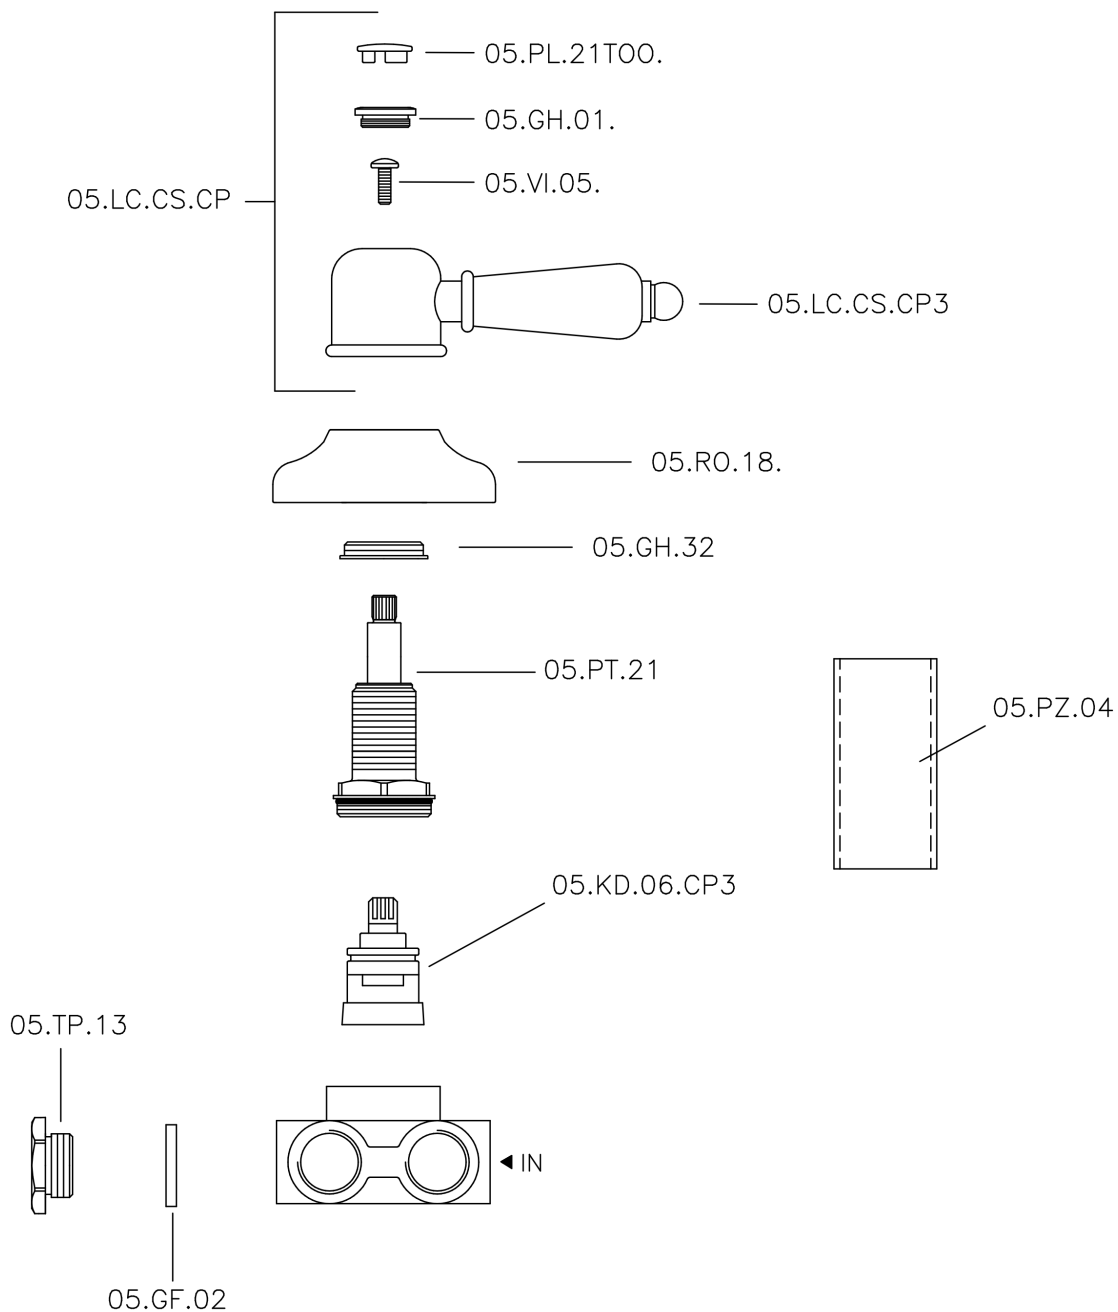

## Concealed 3-outlet diverter CROISETTE\_CS000270

CS000270

<https://en.huberitalia.com/concealed-3-outlet-diverter-croisette-cs000270>

2024-11-15