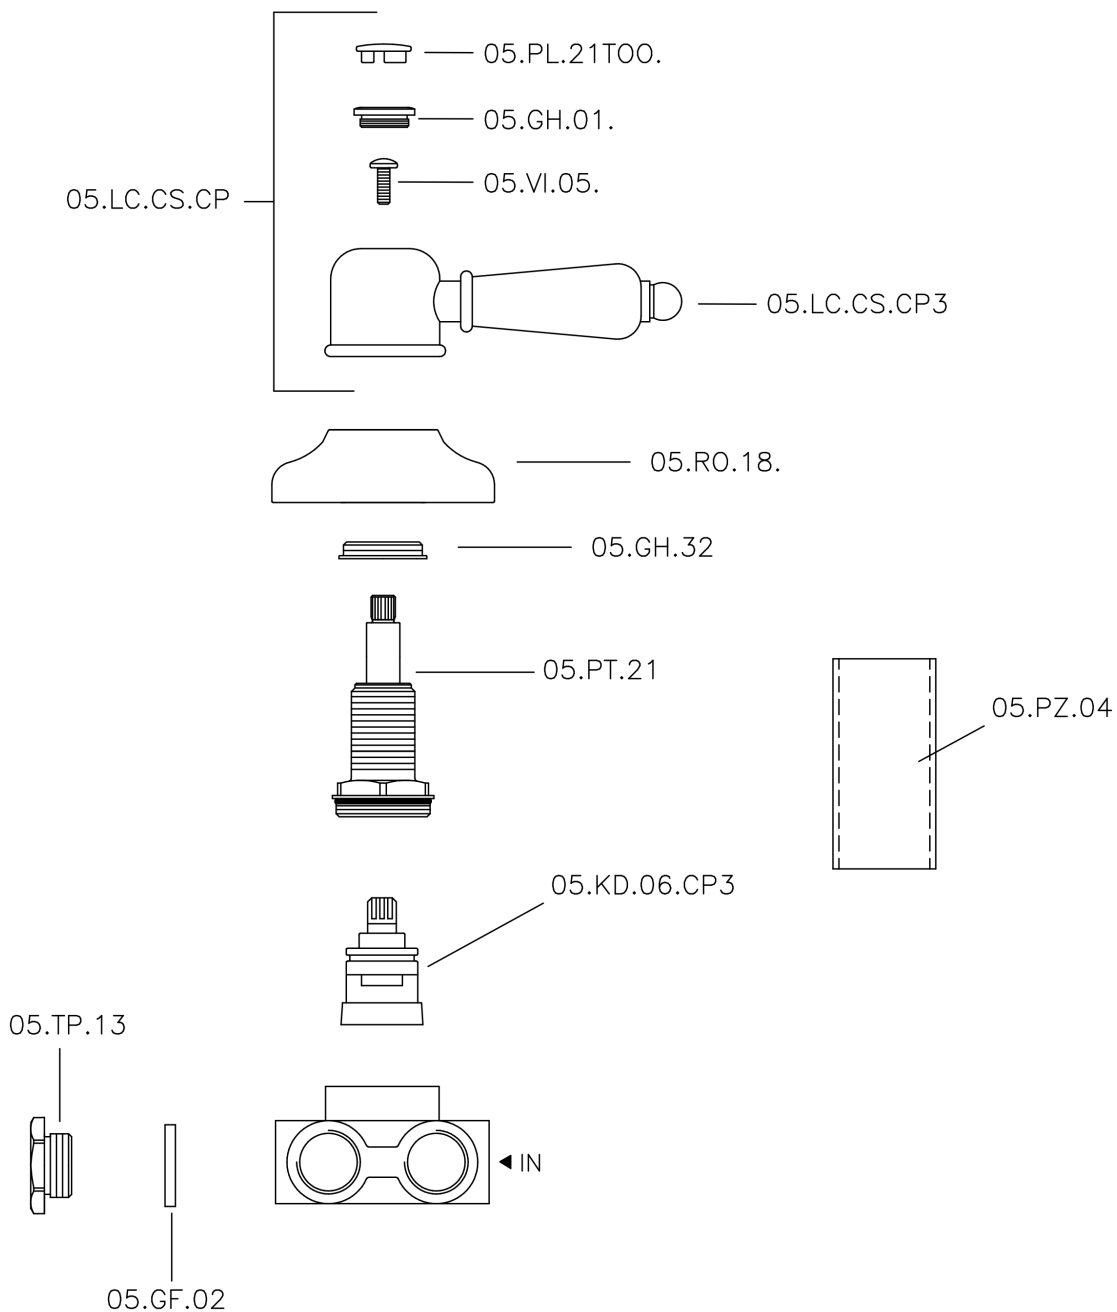

## Concealed 3-outlet diverter CROISETTE\_CS000270

MODEL **CS000270**

Concealed 3-outlet diverter, 1/2" F outlets

## Concealed 3-outlet diverter CROISETTE\_CS000270

CS000270

<https://en.huberitalia.com/concealed-3-outlet-diverter-croisette-cs000270>

2024-11-15