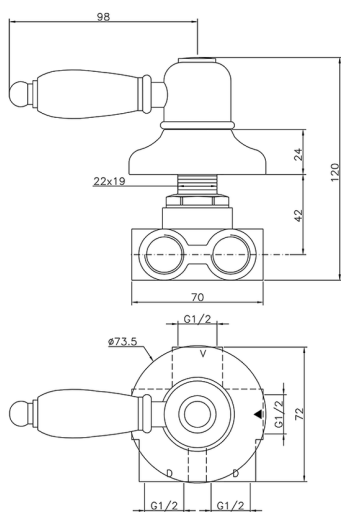

Concealed 3-outlet diverter CROISETTE_CS000270

MODEL **CS000270**

Concealed 3-outlet diverter, 1/2" F outlets

AVAILABLE FINISHINGS

- **21** 21 Chrome
- **27** 27 Old Bronze
- **2G** 2G Antique Gold
- **2W** 2W Brushed Gold

CHARACTERISTICS

Installation **Concealed**