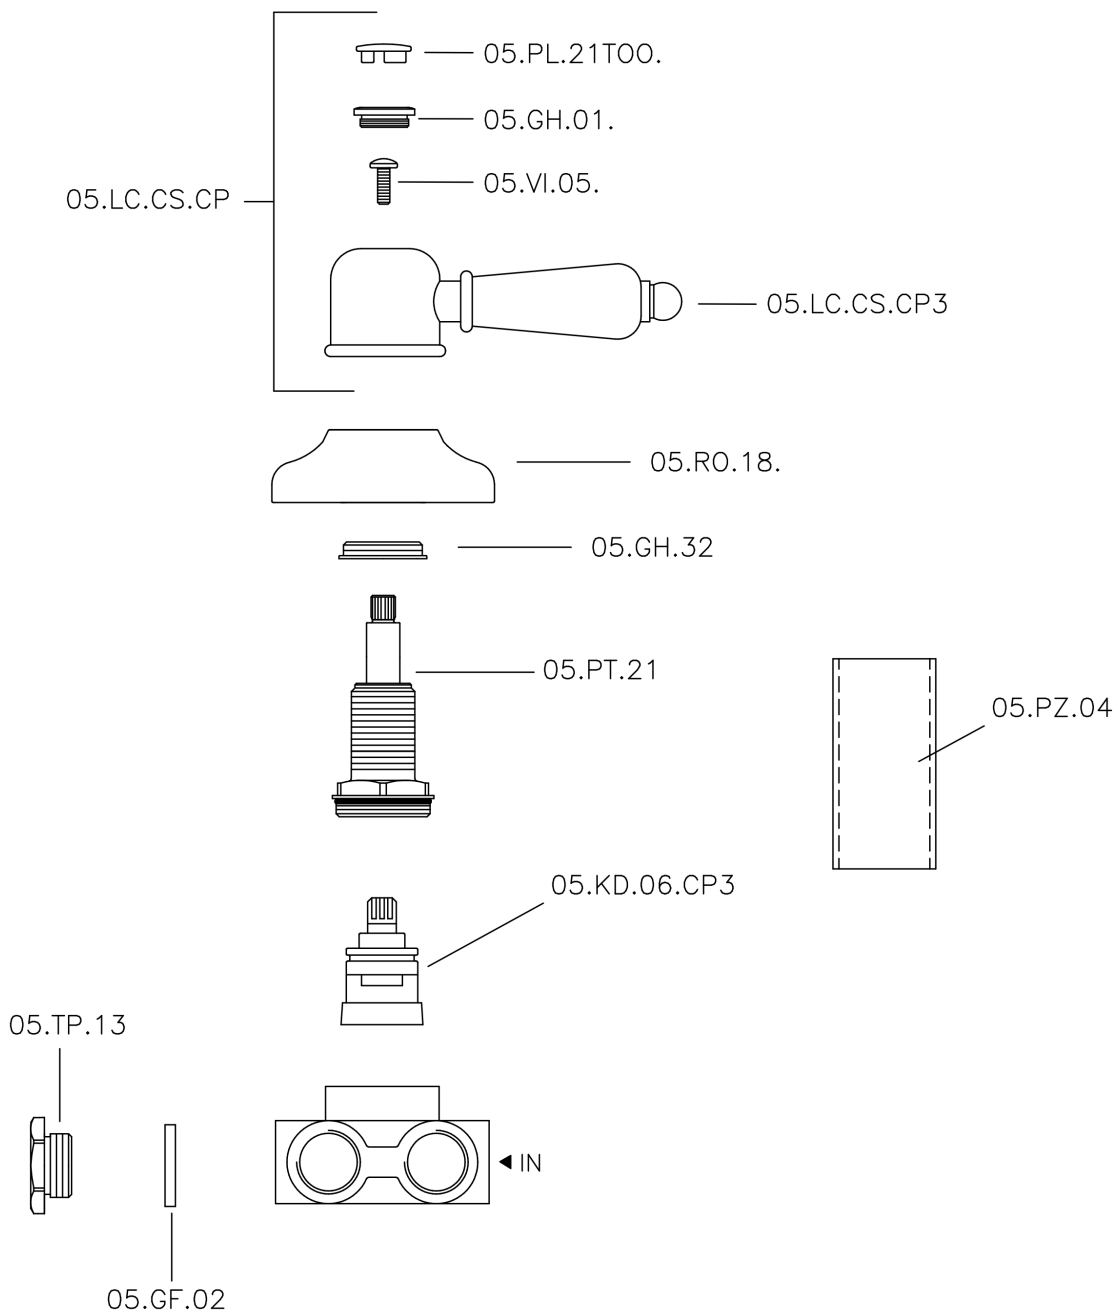

Concealed 3-outlet diverter CROISETTE_CS000270

CS000270

<https://en.huberitalia.com/concealed-3-outlet-diverter-croisette-cs000270>

2024-11-15