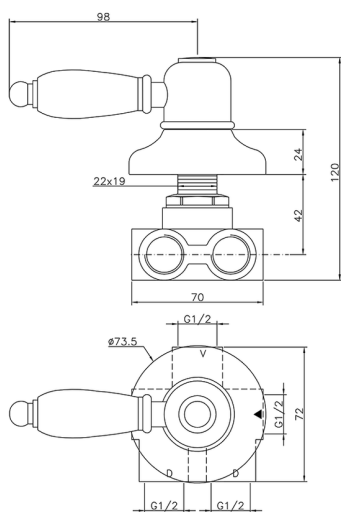

Concealed 3-outlet diverter CROISSETTE_CS000270

MODEL **CS000270**

Concealed 3-outlet diverter, 1/2" F outlets

AVAILABLE FINISHINGS

-  **21** 21 Chrome
-  **27** 27 Old Bronze
-  **2G** 2G Antique Gold
-  **2W** 2W Brushed Gold

CHARACTERISTICS

Installation **Concealed**

Concealed 3-outlet diverter CROISETTE_CS000270

CS000270

<https://en.huberitalia.com/concealed-3-outlet-diverter-croisette-cs000270>

2024-11-15