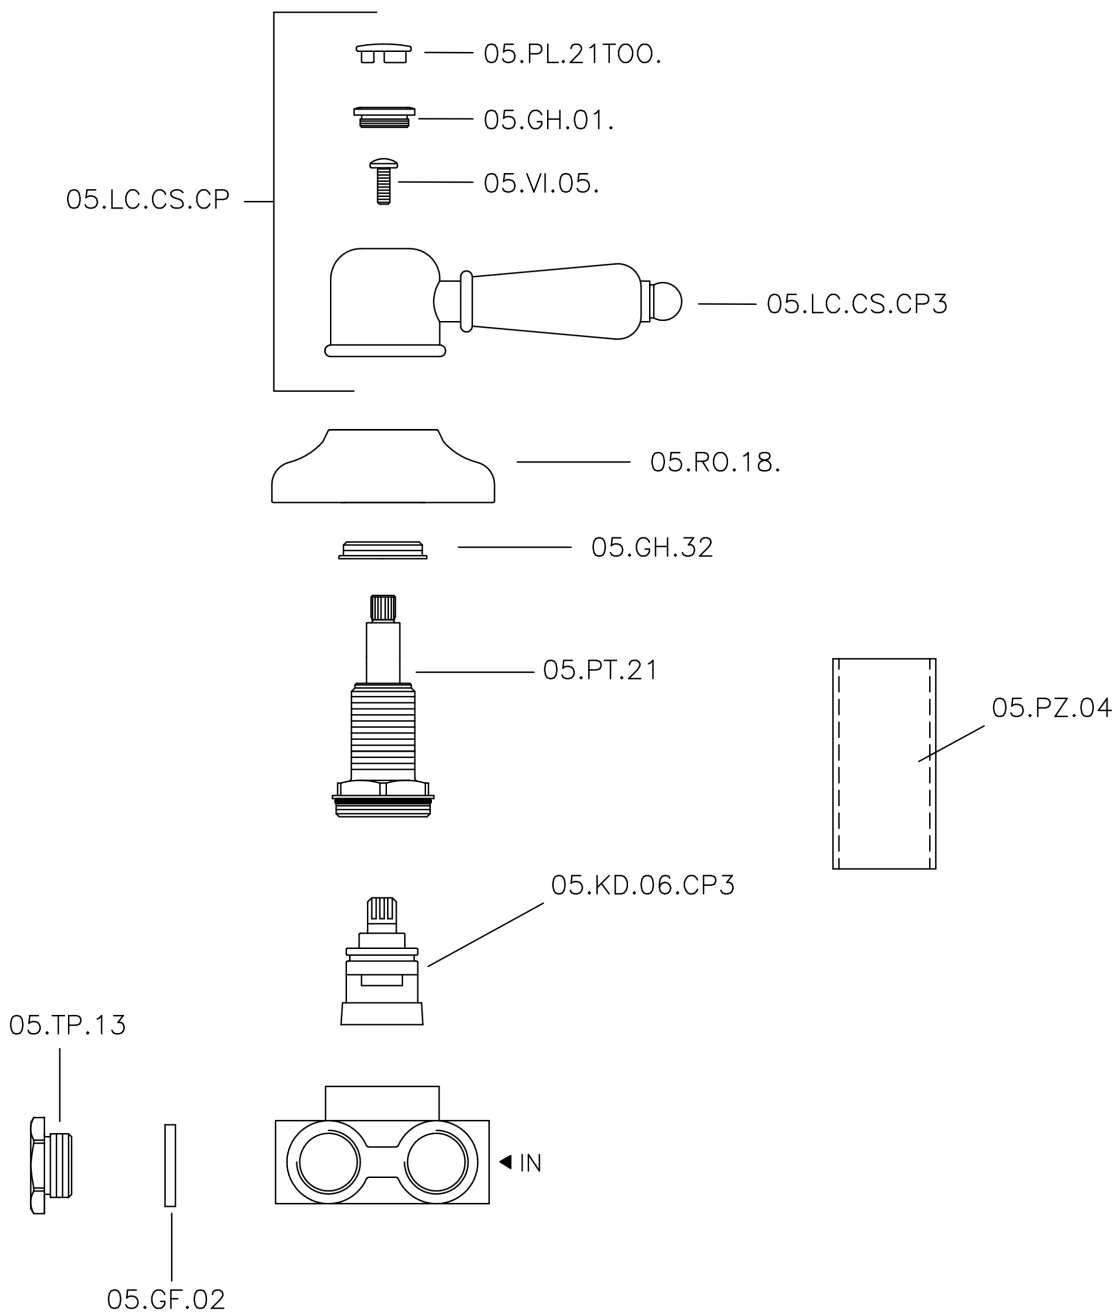

Concealed 3-outlet diverter CROISSETTE_CS000270

MODEL **CS000270**

Concealed 3-outlet diverter, 1/2" F outlets

AVAILABLE FINISHINGS

-  **21** 21 Chrome
-  **27** 27 Old Bronze
-  **2G** 2G Antique Gold
-  **2W** 2W Brushed Gold

CHARACTERISTICS

Installation **Concealed**

Concealed 3-outlet diverter CROISETTE_CS000270

CS000270

<https://en.huberitalia.com/concealed-3-outlet-diverter-croisette-cs000270>

2024-11-15