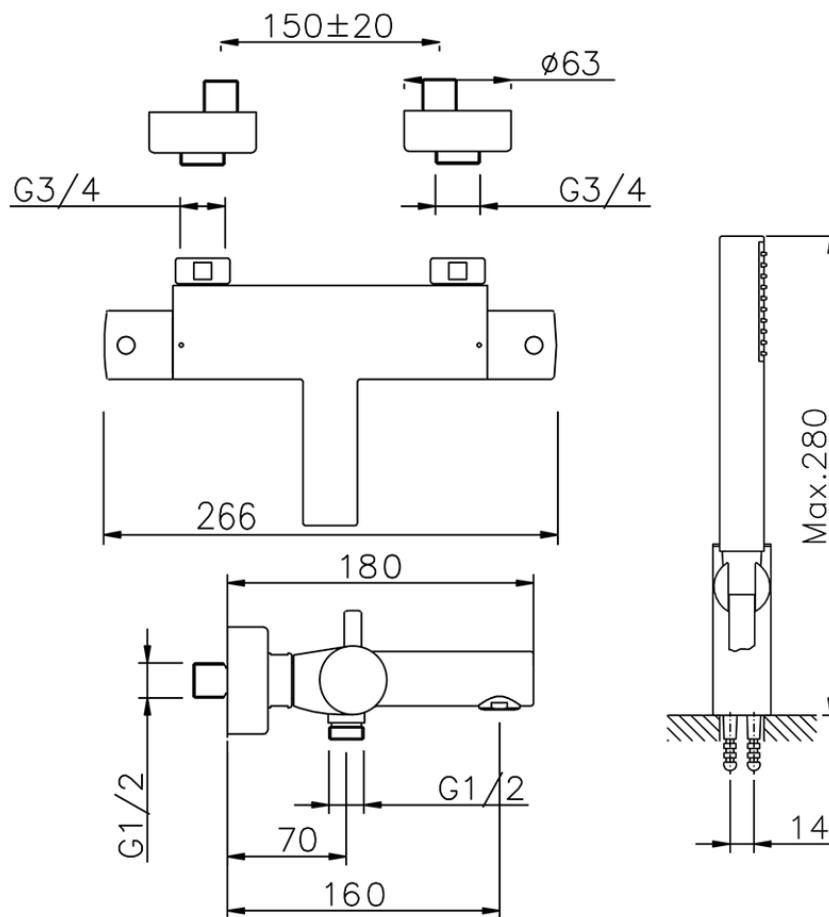

Thermostatic bath mixer, with shower set TRATTO EVO_TVD21010

TVD21010

<https://en.huberitalia.com/thermostatic-bath-mixer-with-shower-set-tratto-evo-tvd21010>

2026-06-13