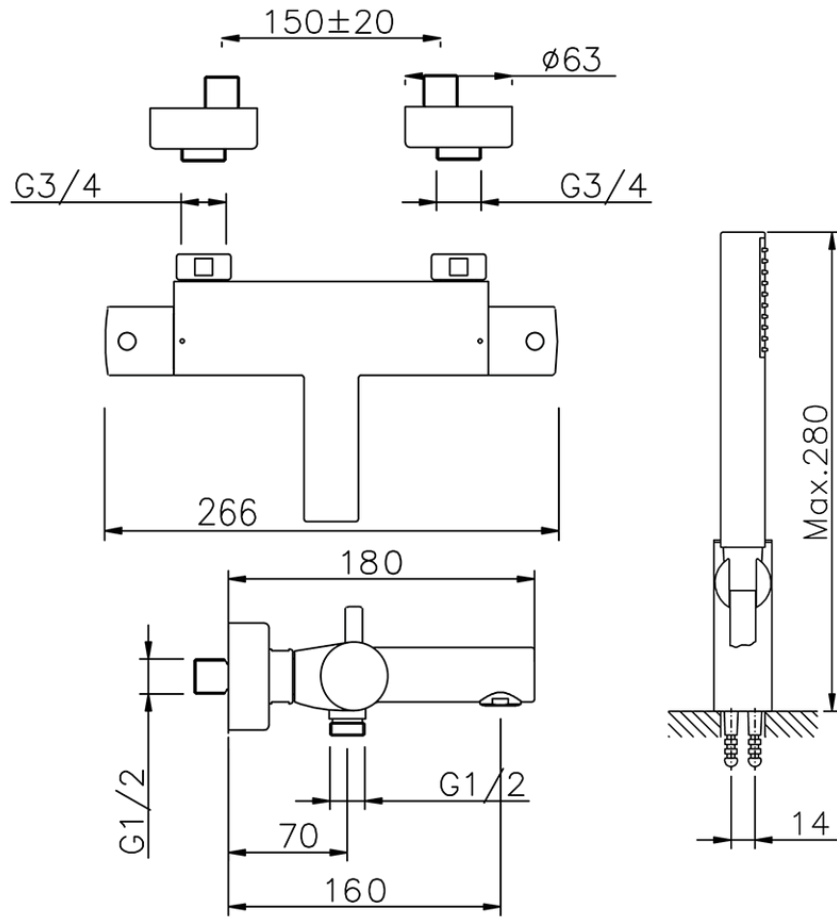

Thermostatic bath mixer, with shower set TRATTO EVO_TVD21010

TVD21010

<https://en.huberitalia.com/thermostatic-bath-mixer-with-shower-set-tratto-evo-tvd21010>

2026-05-16