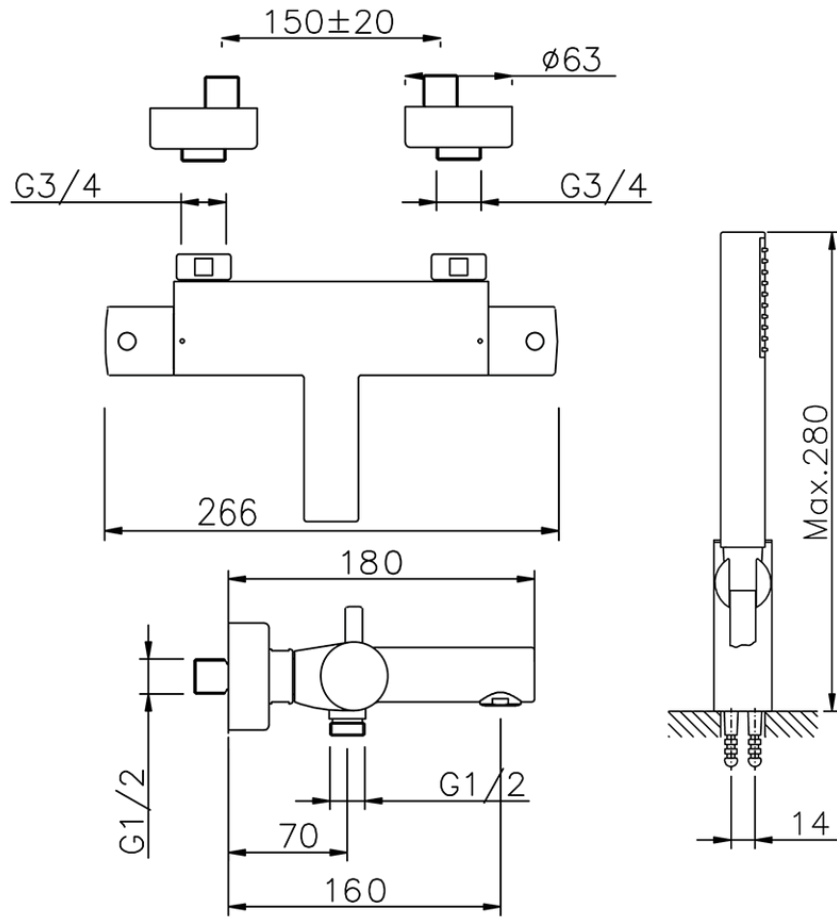

Thermostatic bath mixer, with shower set TRATTO EVO\_TVD21010

TVD21010

<https://en.huberitalia.com/thermostatic-bath-mixer-with-shower-set-tratto-evo-tvd21010>

2026-04-08