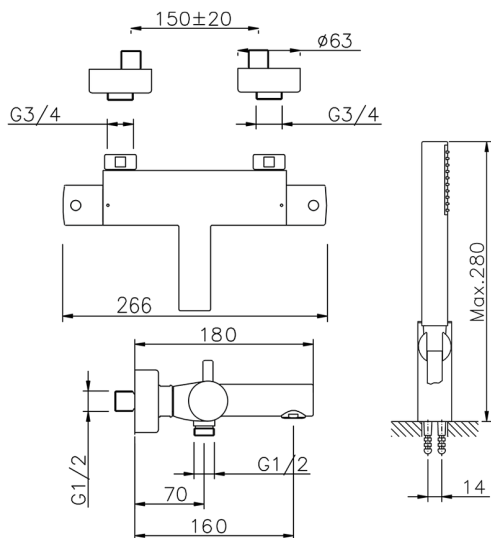

## Thermostatic bath mixer, with shower set TRATTO EVO\_TVD21010

MODEL **TVD21010**

Thermostatic bath mixer, with shower set, wall mounted adjustable handshower holder, 26 mm ABS Minimalistic One spray handshower, 150 cm Brass flexible hose

AVAILABLE FINISHINGS

CHARACTERISTICS

Cartridge Spare Parts **22.03A.AR - ZZ97080004**

**Argo 1 (short filter) Thermostatic Valve**

### DeviaStop

The Huber Devia Stop technology allows to adjust the water flow and to direct it to the selected output point (overhead soaker, hand shower, etc).