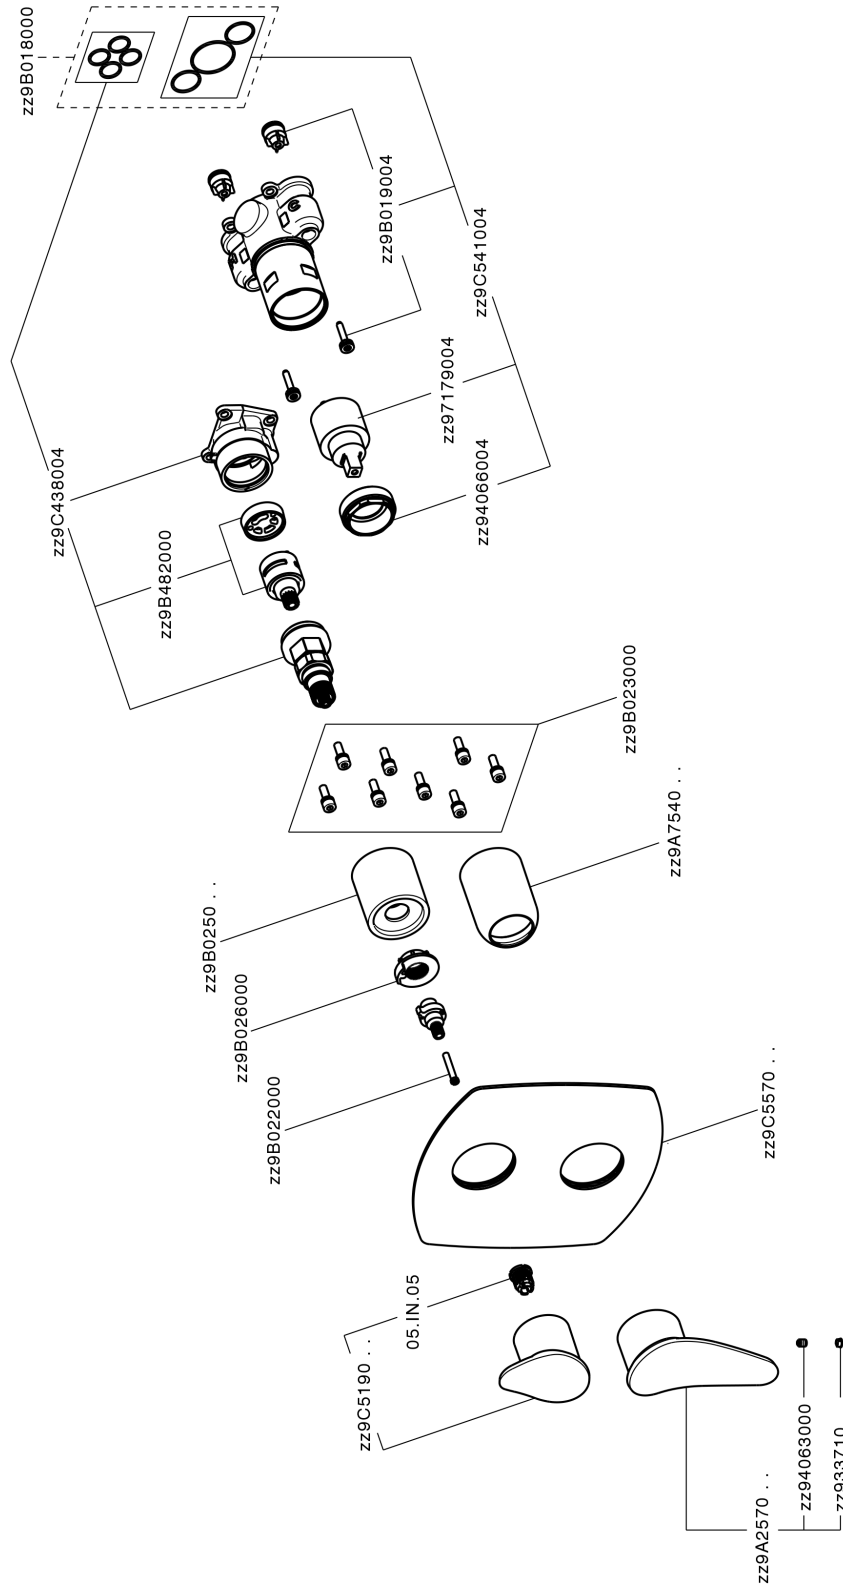

## Exposed part for Single Lever One Box Valve HARLOCK\_HC0BM030

MODEL **HC0BM030**

Exposed part for Single Lever One Box Valve, with 2-3 outlet diverter, Minimum depth of installation: 67 mm, without concealed part, for items ZB00B030-ZB00B031

### CHARACTERISTICS

Cartridge Spare Parts **ZZ97179000**

**35 mm Cartridge**

Installation **Concealed**

Required concealed parts **ZB00B031**

**ZB00B030**

## Exposed part for Single Lever One Box Valve HARLOCK\_HC0BM030

HC0BM030

<https://en.huberitalia.com/exposed-part-for-single-lever-one-box-valve-harlock-hc0bm030>

### AVAILABLE FINISHINGS

 **04** 04 Without finishing