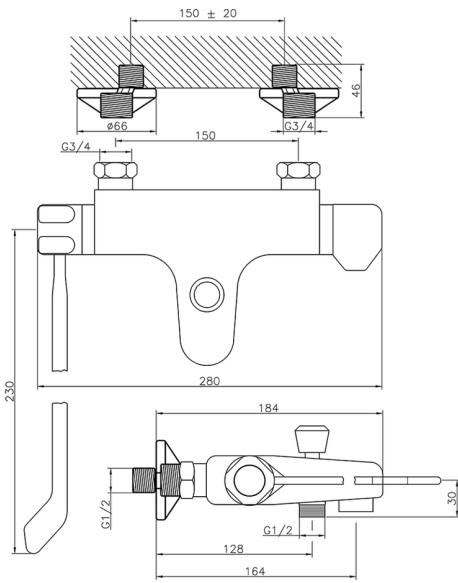

## Thermostatic bath mixer COMMUNITY\_CLT25020

MODEL **CLT25020**

Thermostatic bath mixer, without shower set, 1/2" M flexible connection, with long lever

AVAILABLE FINISHINGS

CHARACTERISTICS

Cartridge Spare Parts **24.04A.PP**

**8x20 Plus P Thermostatic Valve**