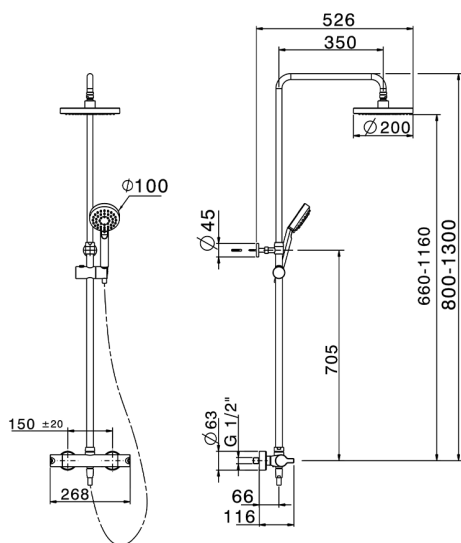

2-function Thermostatic shower set H2_H2C82010

MODEL **H2C82010**

2-function Thermostatic shower set, 2-outlet devia stop, adjustable riser column, sliding shower bracket, D.100 mm ABS 5 sprays hand shower, D.200 mm ABS round showerhead, 150 cm brass flexible hose

AVAILABLE FINISHINGS

21 21 Chrome

CHARACTERISTICS

Cartridge Spare Parts **22.03A.AR - ZZ97080004**

Argo 1 (short filter) Thermostatic Valve

DeviaStop

The Huber Devia Stop technology allows to adjust the water flow and to direct it to the selected output point (overhead soaker, hand shower, etc).