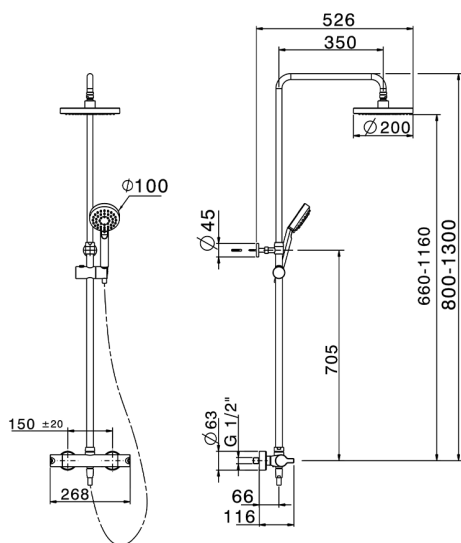

## 2-function Thermostatic shower set H2\_H2C82010

MODEL **H2C82010**

2-function Thermostatic shower set, 2-outlet devia stop, adjustable riser column, sliding shower bracket, D.100 mm ABS 5 sprays hand shower, D.200 mm ABS round showerhead, 150 cm brass flexible hose

AVAILABLE FINISHINGS

**21** 21 Chrome

CHARACTERISTICS

Cartridge Spare Parts **22.03A.AR - ZZ97080004**

**Argo 1 (short filter) Thermostatic Valve**

### DeviaStop

The Huber Devia Stop technology allows to adjust the water flow and to direct it to the selected output point (overhead soaker, hand shower, etc).