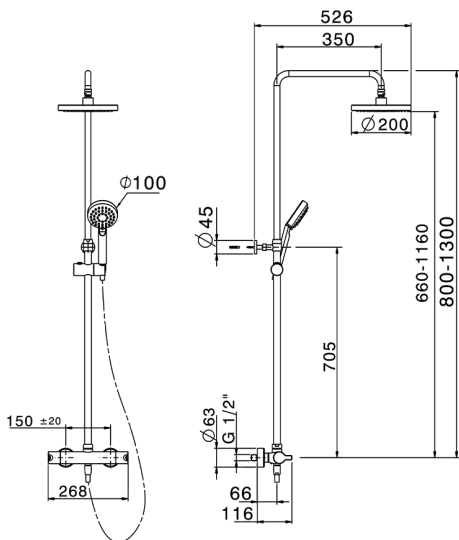

2-function Thermostatic shower set H2_H2C82010

MODEL **H2C82010**

2-function Thermostatic shower set, 2-outlet devia stop, adjustable riser column, sliding shower bracket, D.100 mm ABS 5 sprays handshower, D.200 mm ABS round showerhead, 150 cm brass flexible hose

AVAILABLE FINISHINGS

21 21 Chrome

CHARACTERISTICS

Cartridge Spare Parts **22.03A.AR - ZZ97080004**

Argo 1 (short filter) Thermostatic Valve

DeviaStop

The Huber Devia Stop technology allows to adjust the water flow and to direct it to the selected output point (overhead soaker, hand shower, etc).