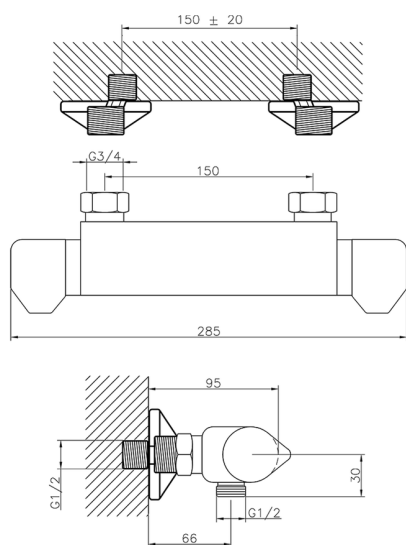

## Thermostatic shower mixer CLINIC&TECHNICAL\_CLT01010

MODEL **CLT01010**

Thermostatic shower mixer, without shower set, 1/2" M flexible connection

AVAILABLE FINISHINGS

CHARACTERISTICS

Cartridge Spare Parts **24.04A.PP**

**8x20 Plus P Thermostatic Valve**