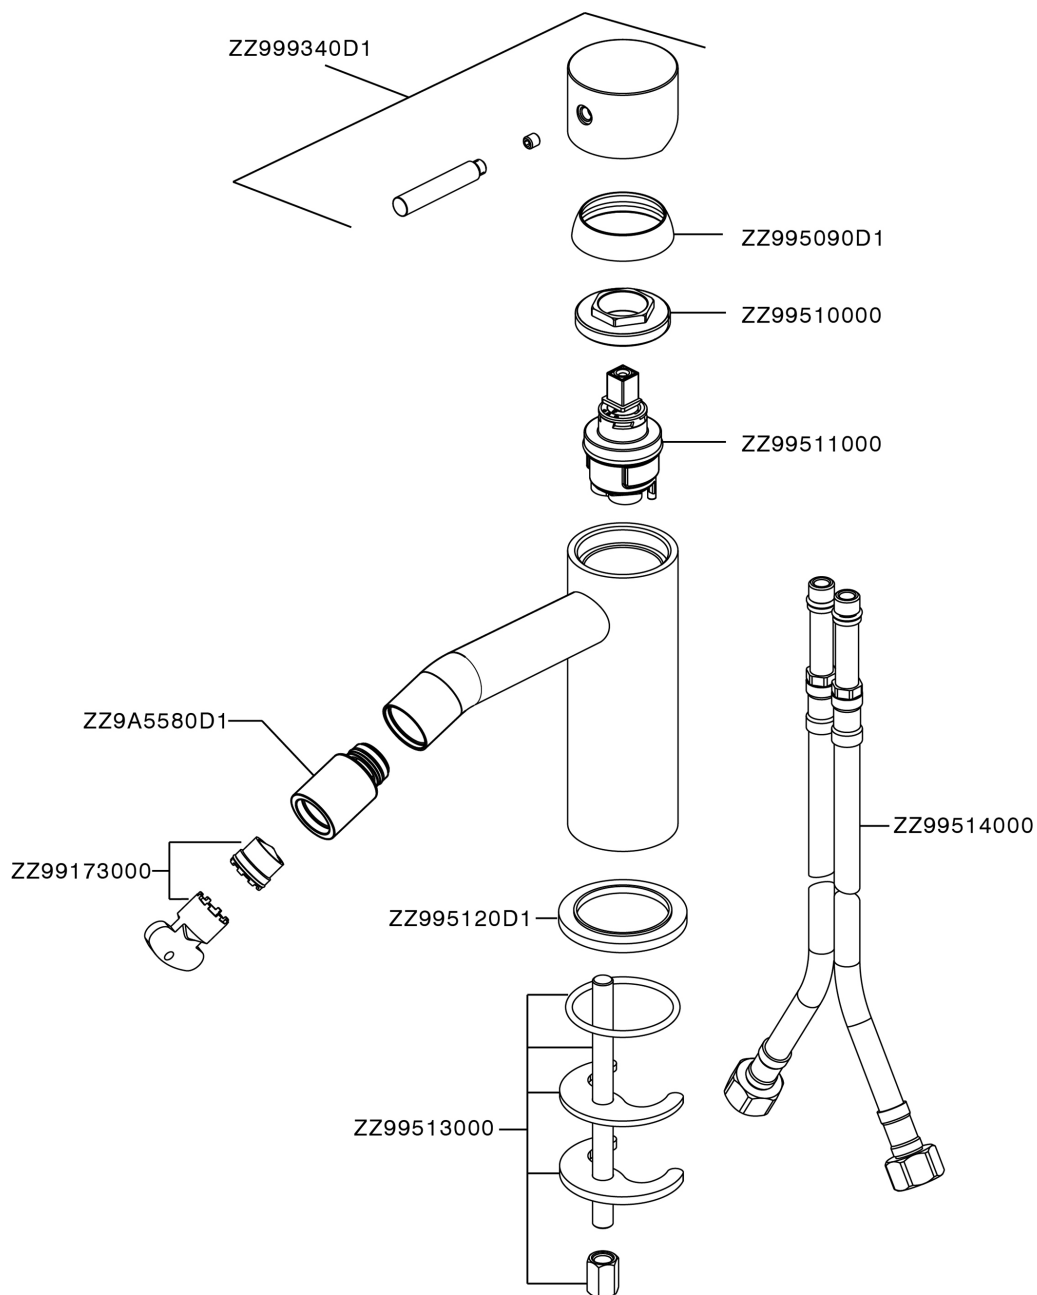

## Single lever bidet mixer LYNOX\_LX000564

MODEL **LX000564**

Single lever bidet mixer, without automatic pop-up waste, G.3/8" stainless steel flexible hoses, Inox AISI 316L

AVAILABLE FINISHINGS

**D1** D1 Brushed Inox

CHARACTERISTICS

Cartridge Spare Parts **ZZ99511000**

**30 mm Cartridge**

## Single lever bidet mixer LYNOX\_LX000564

LX000564

<https://en.huberitalia.com/single-lever-bidet-mixer-lynox-lx000564>

2026-04-30