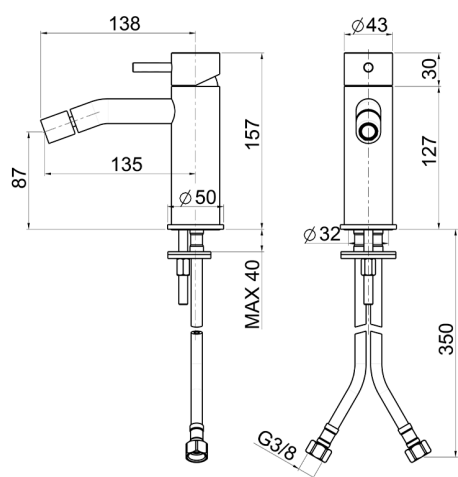

Single lever bidet mixer LYNOX_LX000564

MODEL **LX000564**

Single lever bidet mixer, without automatic pop-up waste, G.3/8" stainless steel flexible hoses, Inox AISI 316L

AVAILABLE FINISHINGS

D1 D1 Brushed Inox

CHARACTERISTICS

Cartridge Spare Parts **ZZ99511000**

30 mm Cartridge

Single lever bidet mixer LYNOX_LX000564

LX000564

<https://en.huberitalia.com/single-lever-bidet-mixer-lynox-lx000564>

2026-06-26