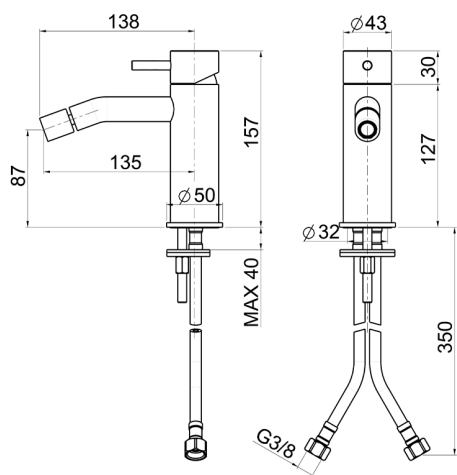

## Single lever bidet mixer LYNOX\_LX000564

MODEL **LX000564**

Single lever bidet mixer, without automatic pop-up waste, G.3/8" stainless steel flexible hoses, Inox AISI 316L

AVAILABLE FINISHINGS

**D1** D1 Brushed Inox

CHARACTERISTICS

Cartridge Spare Parts **ZZ99511000**

**30 mm Cartridge**

## Single lever bidet mixer LYNOX\_LX000564

LX000564

<https://en.huberitalia.com/single-lever-bidet-mixer-lynox-lx000564>

2026-04-06