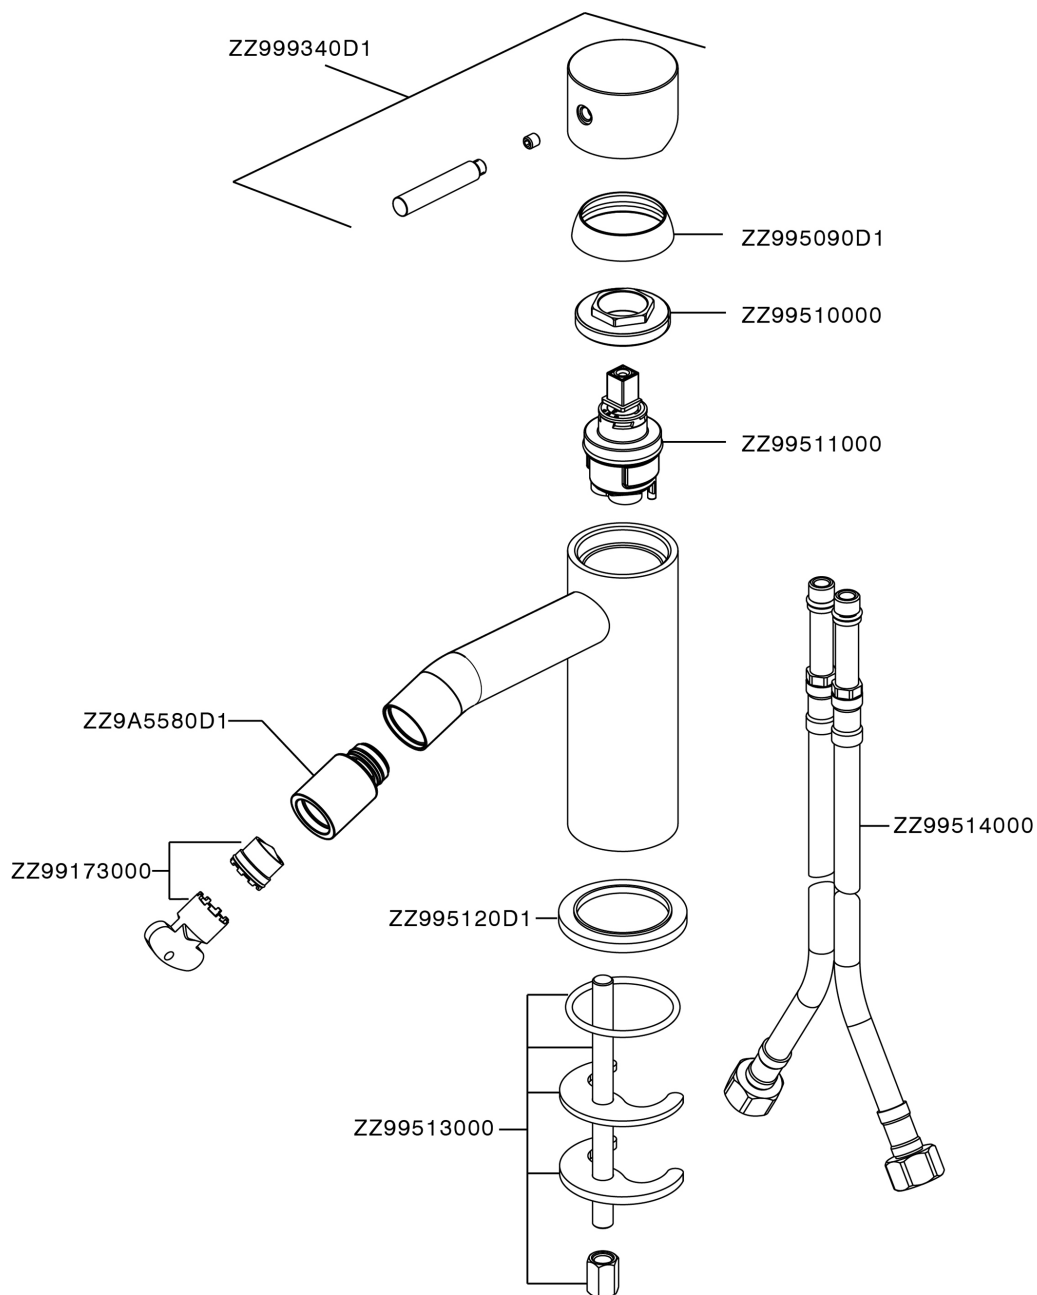

## Single lever bidet mixer LYNOX\_LX000564

MODEL **LX000564**

Single lever bidet mixer, without automatic pop-up waste, G.3/8" stainless steel flexible hoses, Inox AISI 316L

AVAILABLE FINISHINGS

**D1** D1 Brushed Inox

CHARACTERISTICS

Cartridge Spare Parts **ZZ99511000**

**30 mm Cartridge**

## Single lever bidet mixer LYNOX\_LX000564

LX000564

<https://en.huberitalia.com/single-lever-bidet-mixer-lynox-lx000564>

2026-04-06