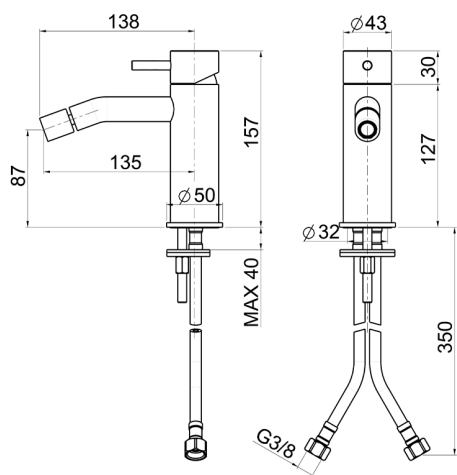

## Single lever bidet mixer LYNOX\_LX000564

MODEL **LX000564**

Single lever bidet mixer, without automatic pop-up waste, G.3/8" stainless steel flexible hoses, Inox AISI 316L

AVAILABLE FINISHINGS

**D1** D1 Brushed Inox

CHARACTERISTICS

Cartridge Spare Parts **ZZ99511000**

**30 mm Cartridge**

## Single lever bidet mixer LYNOX\_LX000564

LX000564

<https://en.huberitalia.com/single-lever-bidet-mixer-lynox-lx000564>

2026-04-30