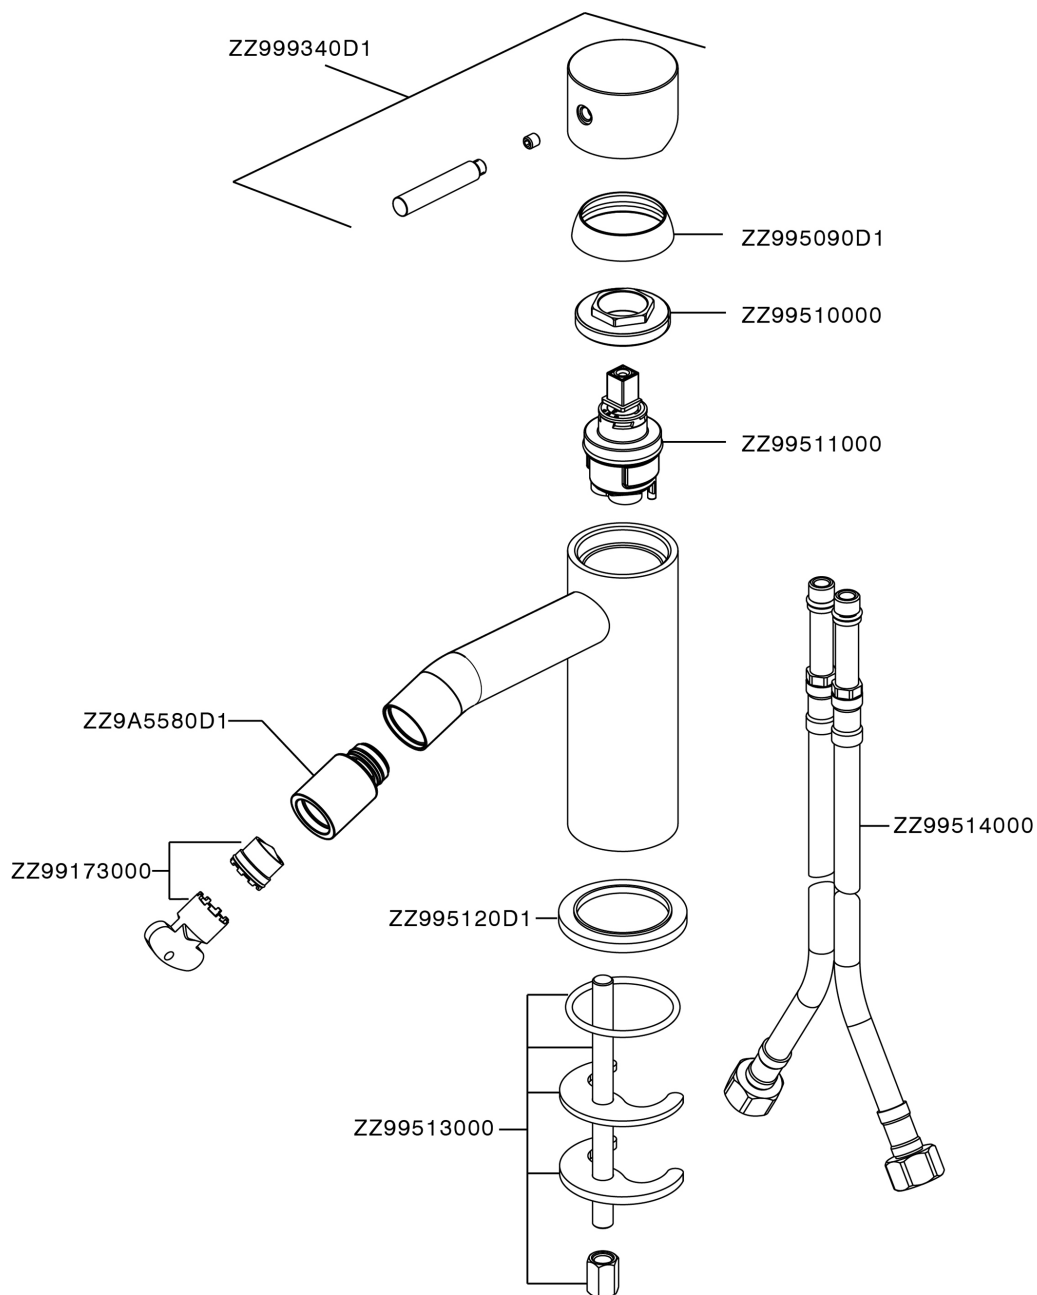

Single lever bidet mixer LYNOX_LX000564

LX000564

<https://en.huberitalia.com/single-lever-bidet-mixer-lynox-lx000564>

2026-04-30