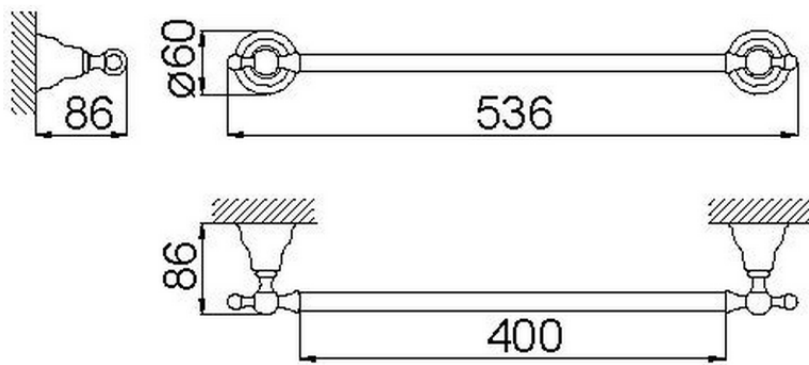

Towel holder 40 cm CROISSETTE_4012.01H.

4012.01H.

<https://en.huberitalia.com/towel-holder-40-cm-croisette-4012-01h>

2024-12-18