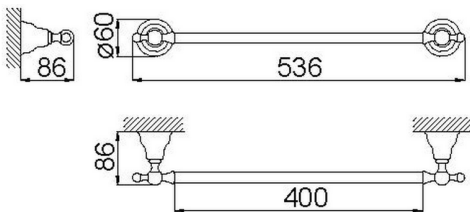

Towel holder 40 cm CROISSETTE_4012.01H.

MODEL **4012.01H.**

Towel holder 40 cm

AVAILABLE FINISHINGS

-  **AC** AC Satin Brushed Nickel
-  **BA** BA Old Bronze
-  **CR** CR Chrome
-  **2W** 2W Brushed Gold

CHARACTERISTICS