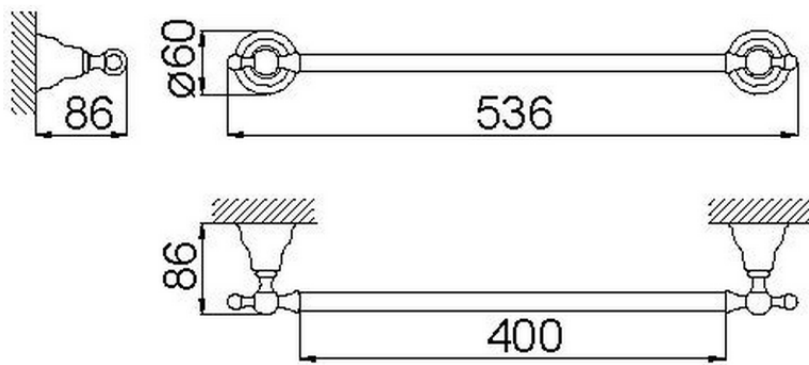

## Towel holder 40 cm CROISETTE\_4012.01H.

4012.01H.

<https://en.huberitalia.com/towel-holder-40-cm-croisette-4012-01h>

2024-12-19