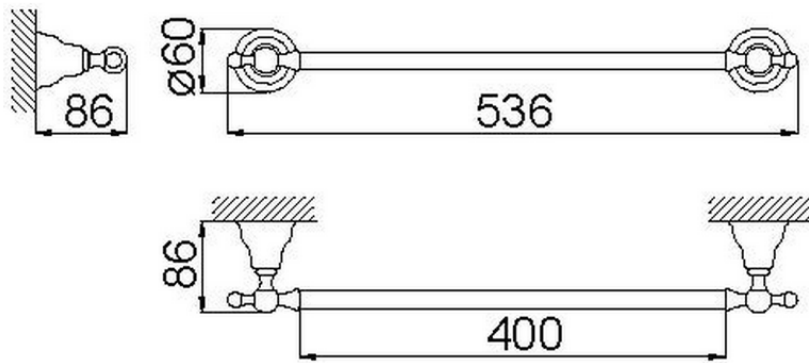

Towel holder 40 cm CROISETTE_4012.01H.

4012.01H.

<https://en.huberitalia.com/towel-holder-40-cm-croisette-4012-01h>

2024-12-19