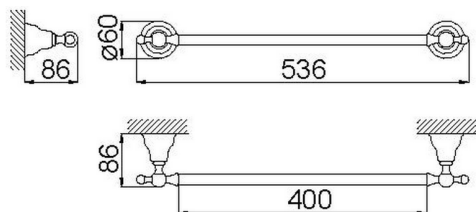

Towel holder 40 cm CROISSETTE_4012.01H.

MODEL **4012.01H.**

Towel holder 40 cm

AVAILABLE FINISHINGS

-  **AC** AC Satin Brushed Nickel
-  **BA** BA Old Bronze
-  **CR** CR Chrome
-  **2W** 2W Brushed Gold

CHARACTERISTICS