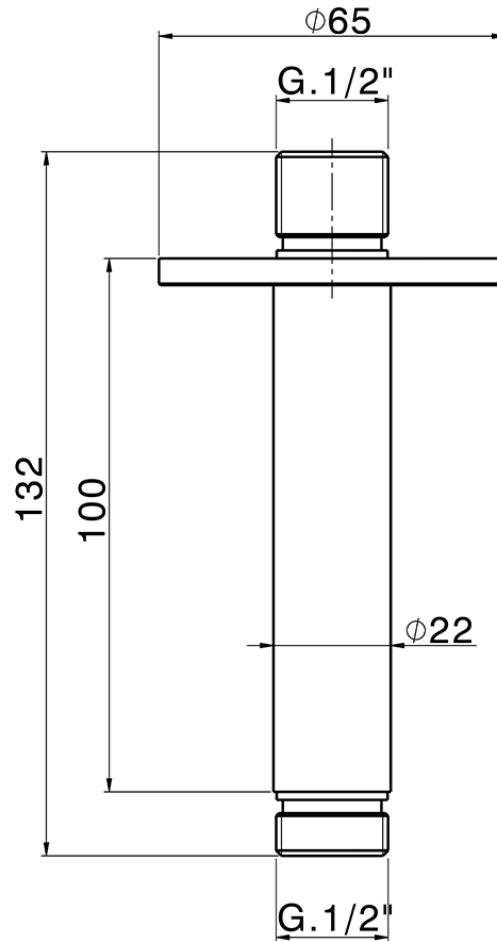

Ceiling shower arm LYNOX_SS013551

SS013551

<https://en.huberitalia.com/ceiling-shower-arm-lynnox-ss013551>

2024-12-22