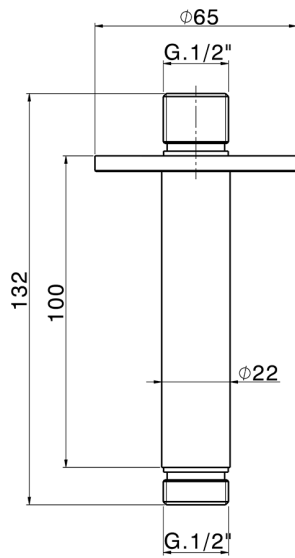

Ceiling shower arm LYNOX_SS013551

MODEL **SS013551**

Ceiling shower arm, 100 mm length, Inox AISI 316L

AVAILABLE FINISHINGS

D1 D1 Brushed Inox

CHARACTERISTICS

2024-12-22