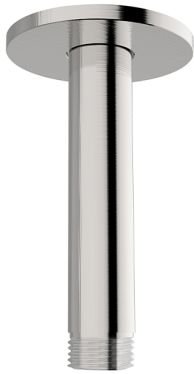

Ceiling shower arm LYNOX_SS013551

MODEL **SS013551**

Ceiling shower arm, 100 mm length, Inox AISI 316L

AVAILABLE FINISHINGS

D1 D1 Brushed Inox

CHARACTERISTICS

2024-12-22