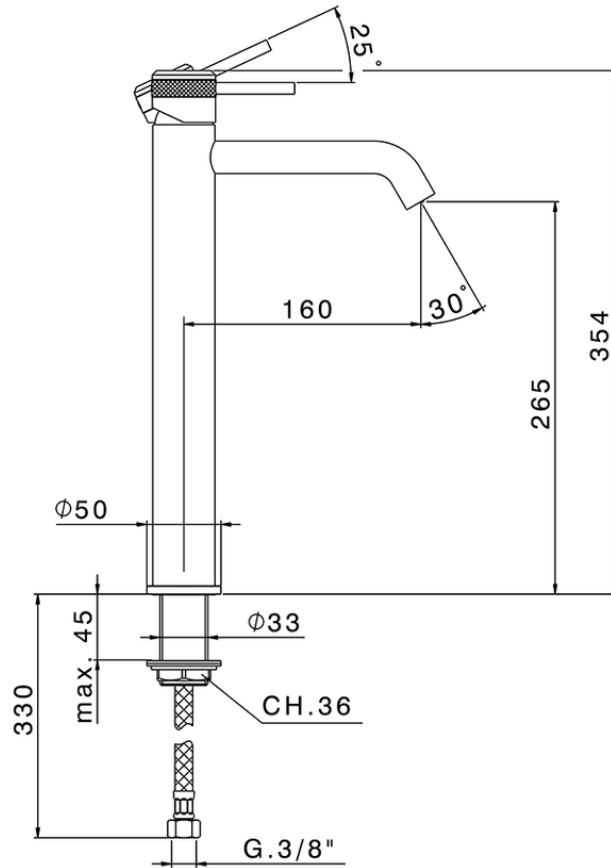

Single lever tall basin mixer CHRONOS_CR004540

CR004540

<https://en.huberitalia.com/single-lever-tall-basin-mixer-chronos-cr004540>

2026-04-08