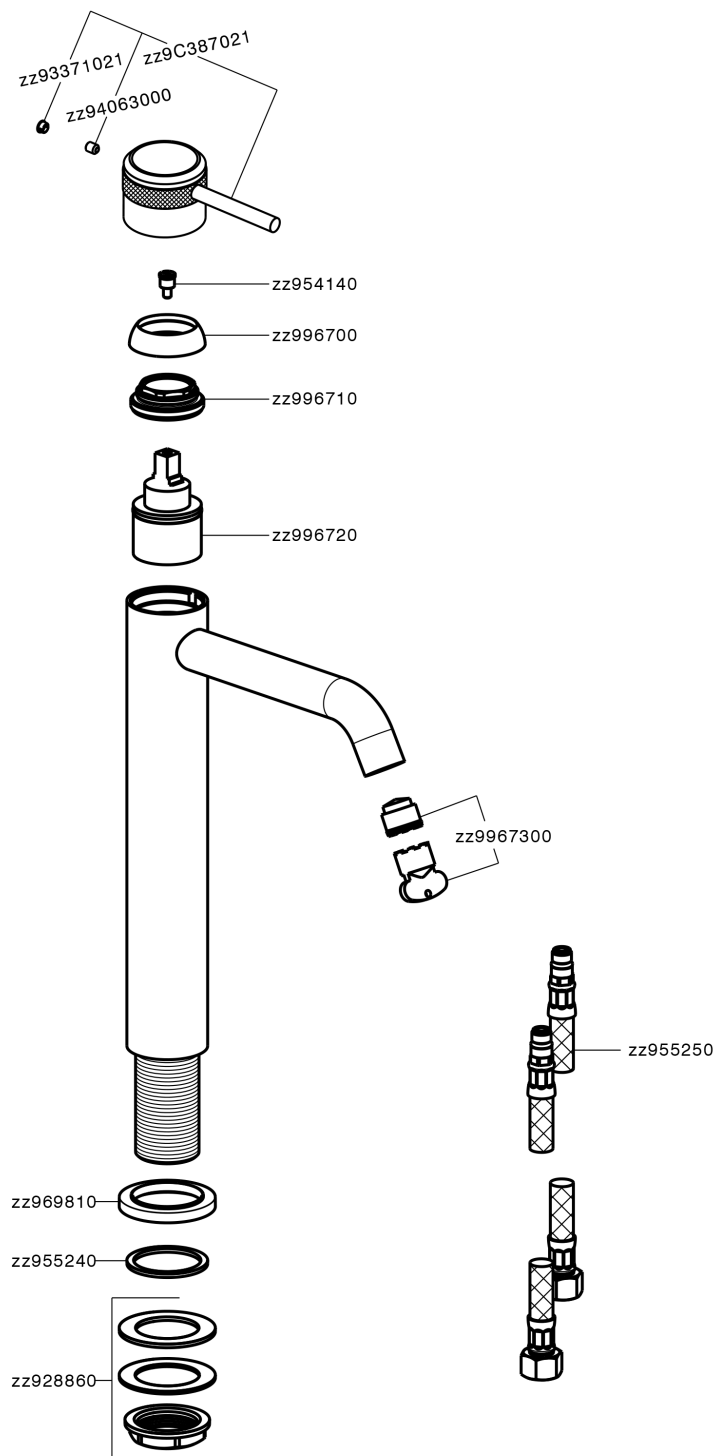

## Single lever tall basin mixer CHRONOS\_CR004540

CR004540

<https://en.huberitalia.com/single-lever-tall-basin-mixer-chronos-cr004540>

2026-04-06