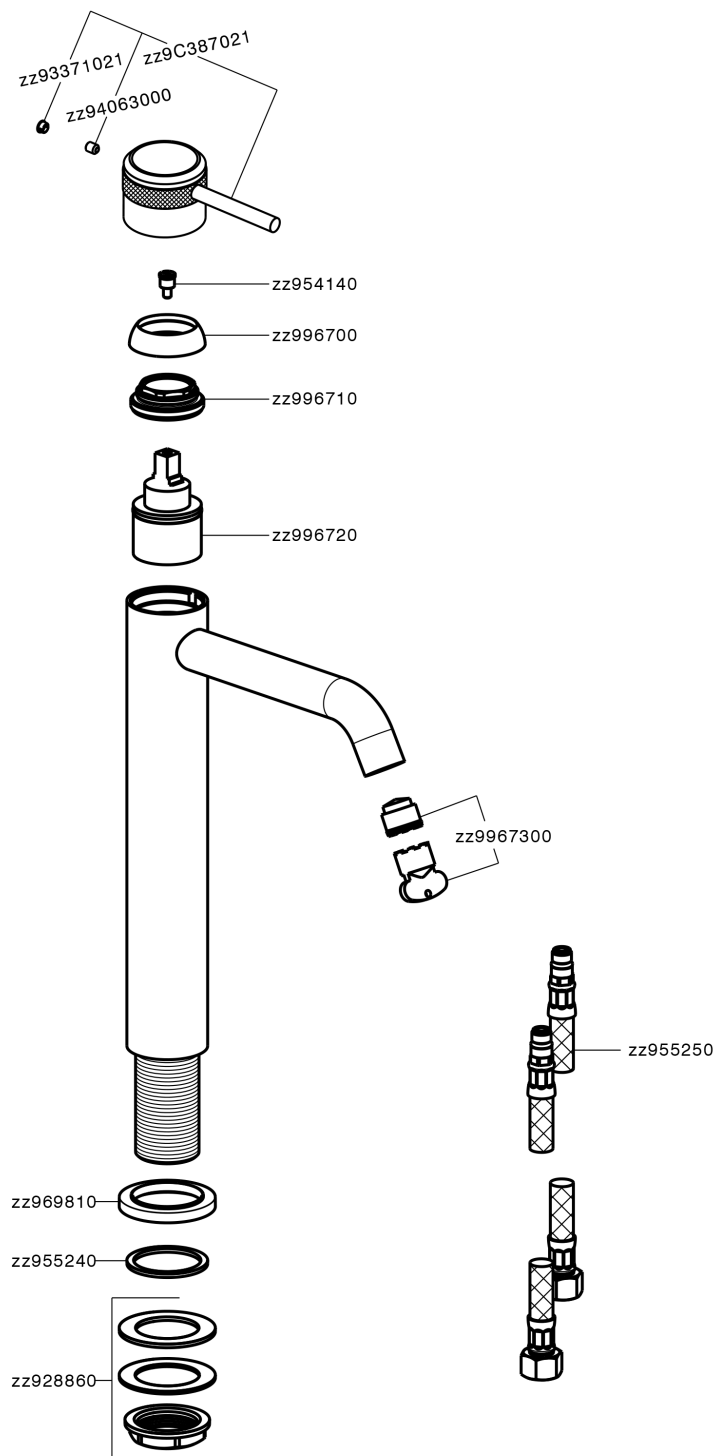

Single lever tall basin mixer CHRONOS_CR004540

CR004540

<https://en.huberitalia.com/single-lever-tall-basin-mixer-chronos-cr004540>

2026-06-26