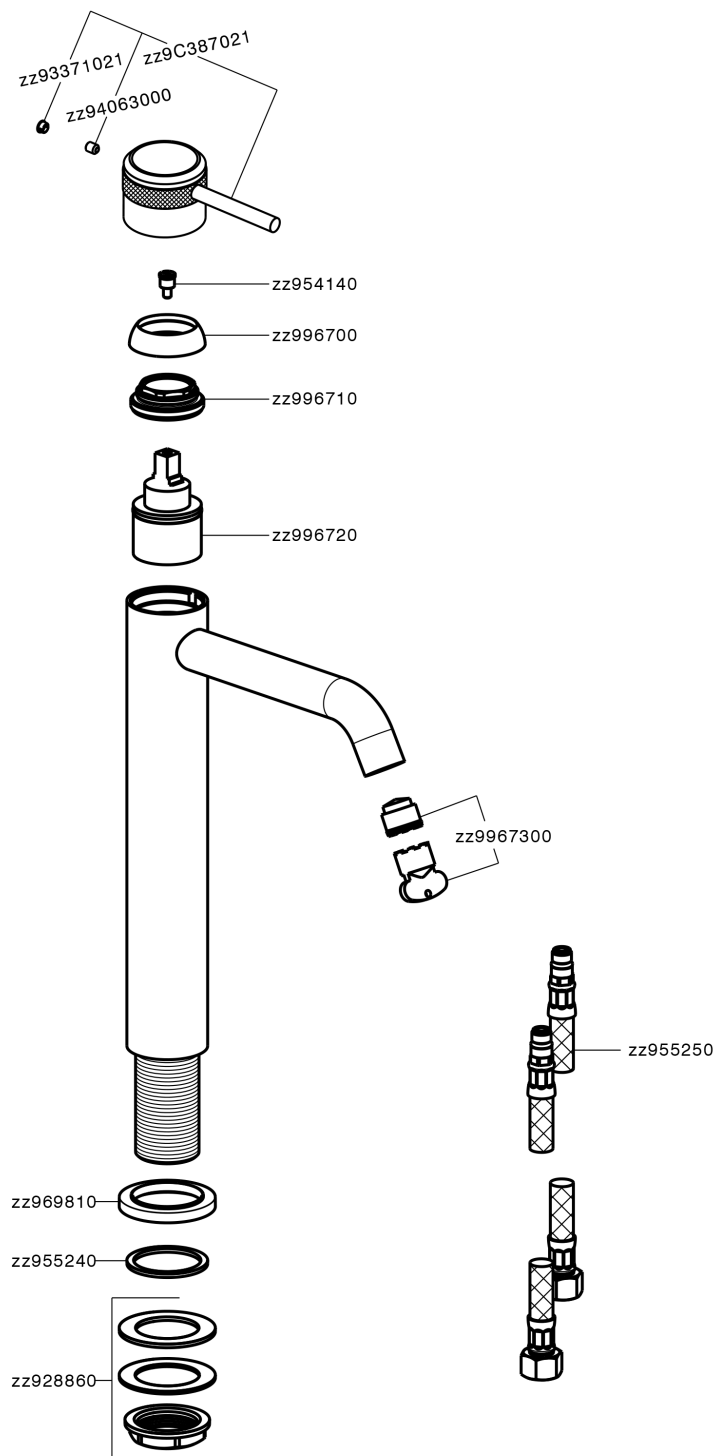

Single lever tall basin mixer CHRONOS_CR004540

CR004540

<https://en.huberitalia.com/single-lever-tall-basin-mixer-chronos-cr004540>

2026-05-25