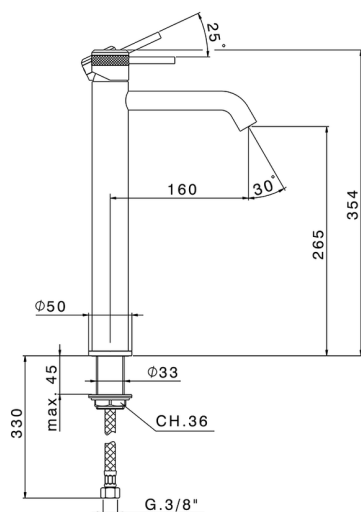

Single lever tall basin mixer CHRONOS_CR004540

MODEL **CR004540**

Single lever tall basin mixer, without automatic pop-up waste, G.3/8" stainless steel flexible hose

AVAILABLE FINISHINGS

-  **21** 21 Chrome
-  **2F** 2F Brushed Nickel
-  **2Q** 2Q Black Titanium

CHARACTERISTICS

Cartridge Spare Parts **ZZ99672000**

35 mm Cartridge

EcoStop

EcoStop feature limits water flow to approximately 50% of maximum output with one point of resistance on setting. Push slightly past the middle stop only when full water output is required. This will save water up to 50%.

Single lever tall basin mixer CHRONOS_CR004540

CR004540

<https://en.huberitalia.com/single-lever-tall-basin-mixer-chronos-cr004540>

2026-05-02