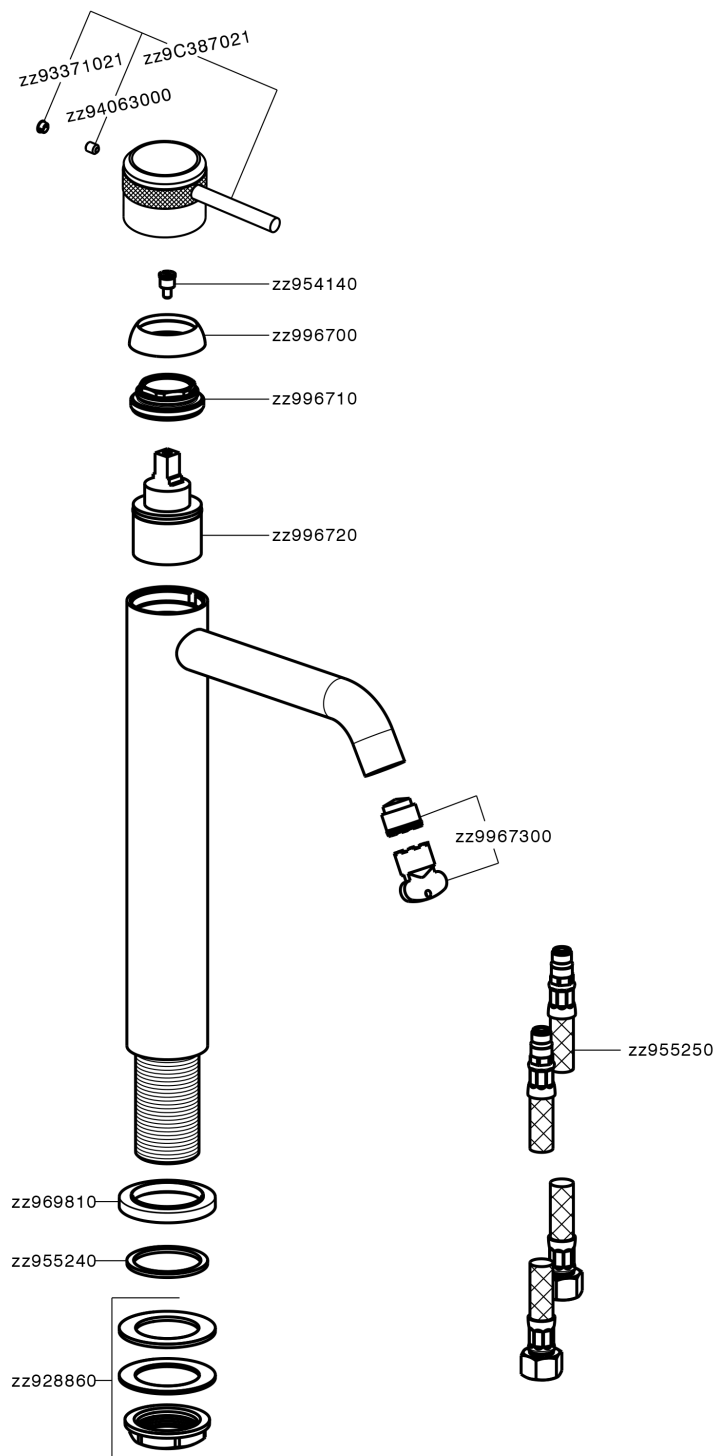

Single lever tall basin mixer CHRONOS_CR004540

MODEL **CR004540**

Single lever tall basin mixer, without automatic pop-up waste, G.3/8" stainless steel flexible hose

AVAILABLE FINISHINGS

-  **21** 21 Chrome
-  **2F** 2F Brushed Nickel
-  **2Q** 2Q Black Titanium

CHARACTERISTICS

Cartridge Spare Parts **ZZ99672000**

35 mm Cartridge

EcoStop

EcoStop feature limits water flow to approximately 50% of maximum output with one point of resistance on setting. Push slightly past the middle stop only when full water output is required. This will save water up to 50%.

Single lever tall basin mixer CHRONOS_CR004540

CR004540

<https://en.huberitalia.com/single-lever-tall-basin-mixer-chronos-cr004540>

2026-05-02