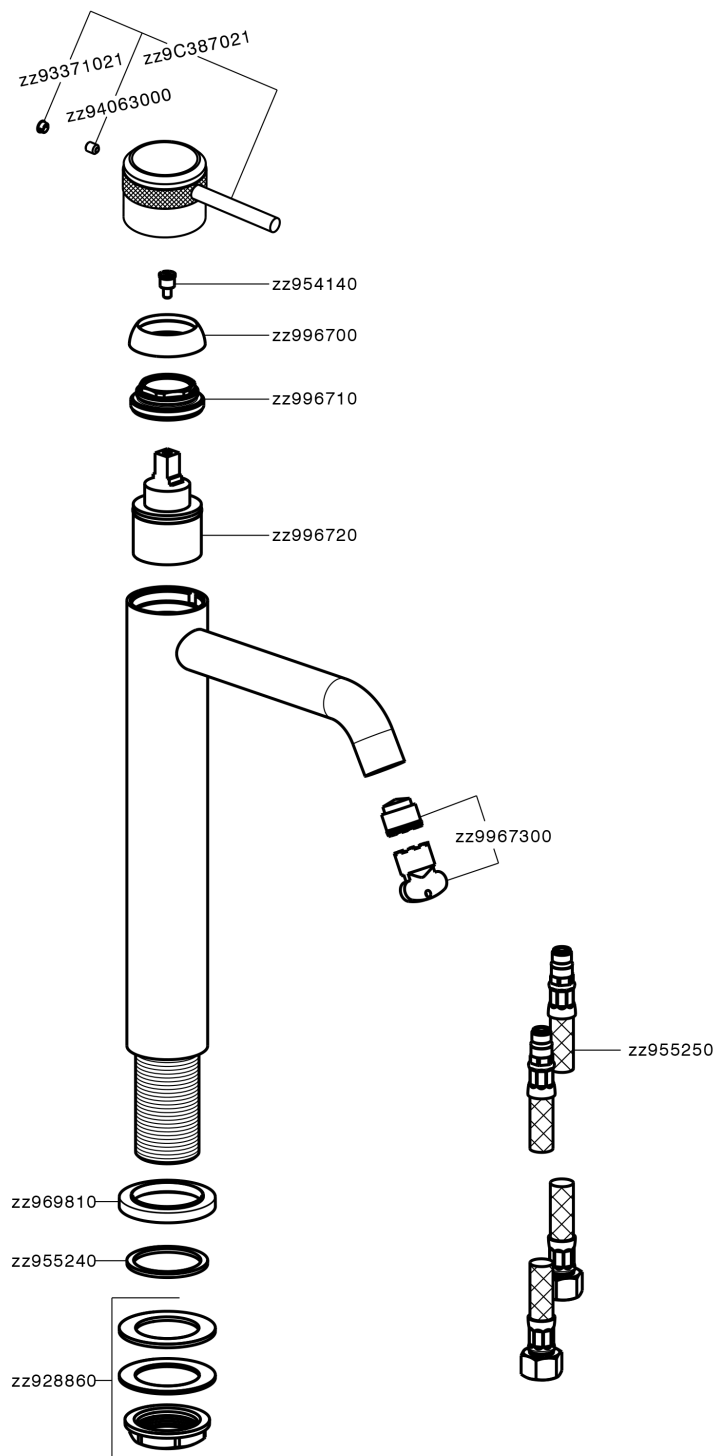

Single lever tall basin mixer CHRONOS_CR004540

MODEL **CR004540**

Single lever tall basin mixer, without automatic pop-up waste, G.3/8" stainless steel flexible hose

AVAILABLE FINISHINGS

-  **21** 21 Chrome
-  **2F** 2F Brushed Nickel
-  **2Q** 2Q Black Titanium

CHARACTERISTICS

Cartridge Spare Parts **ZZ99672000**

35 mm Cartridge

EcoStop

EcoStop feature limits water flow to approximately 50% of maximum output with one point of resistance on setting. Push slightly past the middle stop only when full water output is required. This will save water up to 50%.

Single lever tall basin mixer CHRONOS_CR004540

CR004540

<https://en.huberitalia.com/single-lever-tall-basin-mixer-chronos-cr004540>

2026-04-06