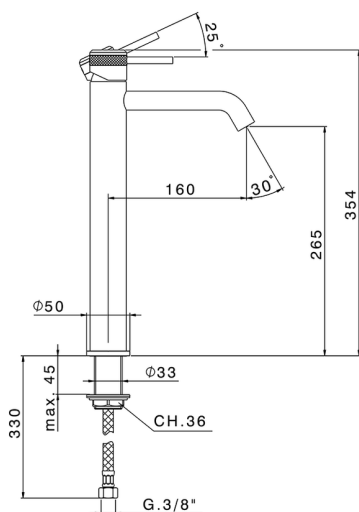

Single lever tall basin mixer CHRONOS_CR004540

MODEL **CR004540**

Single lever tall basin mixer, without automatic pop-up waste, G.3/8" stainless steel flexible hose

AVAILABLE FINISHINGS

-  **21** 21 Chrome
-  **2F** 2F Brushed Nickel
-  **2Q** 2Q Black Titanium

CHARACTERISTICS

Cartridge Spare Parts **ZZ99672000**

35 mm Cartridge

EcoStop

EcoStop feature limits water flow to approximately 50% of maximum output with one point of resistance on setting. Push slightly past the middle stop only when full water output is required. This will save water up to 50%.

Single lever tall basin mixer CHRONOS_CR004540

CR004540

<https://en.huberitalia.com/single-lever-tall-basin-mixer-chronos-cr004540>

2026-04-06