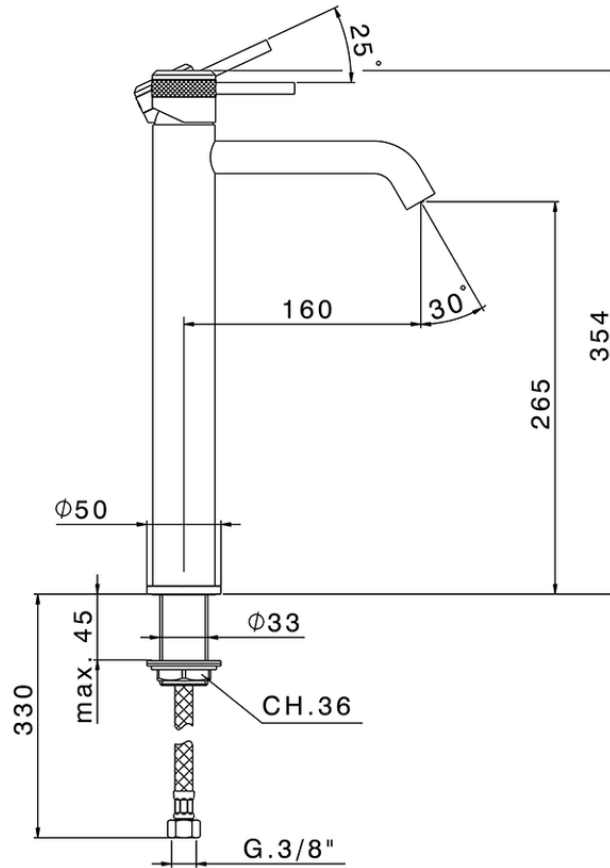

Single lever tall basin mixer CHRONOS_CR004540

CR004540

<https://en.huberitalia.com/single-lever-tall-basin-mixer-chronos-cr004540>

2026-06-26