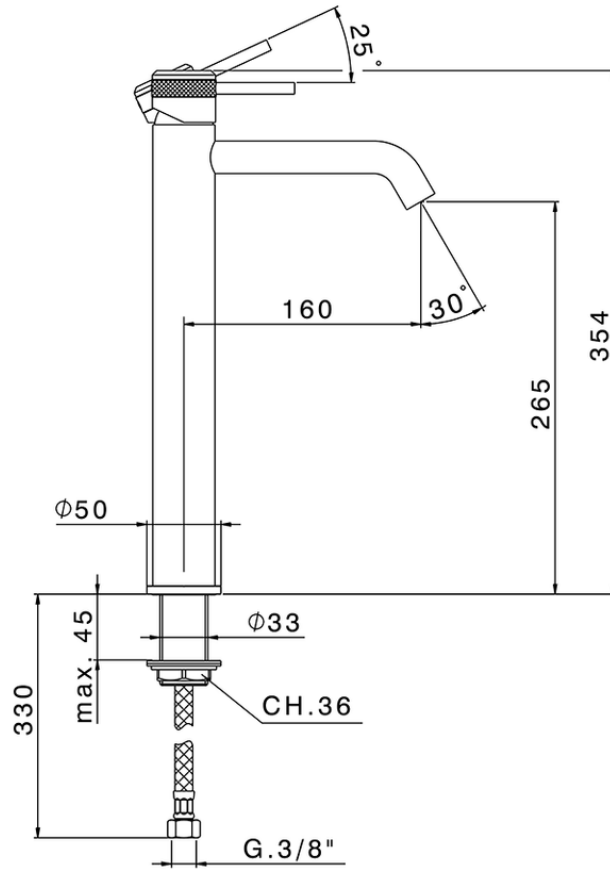

Single lever tall basin mixer CHRONOS_CR004540

CR004540

<https://en.huberitalia.com/single-lever-tall-basin-mixer-chronos-cr004540>

2026-04-06