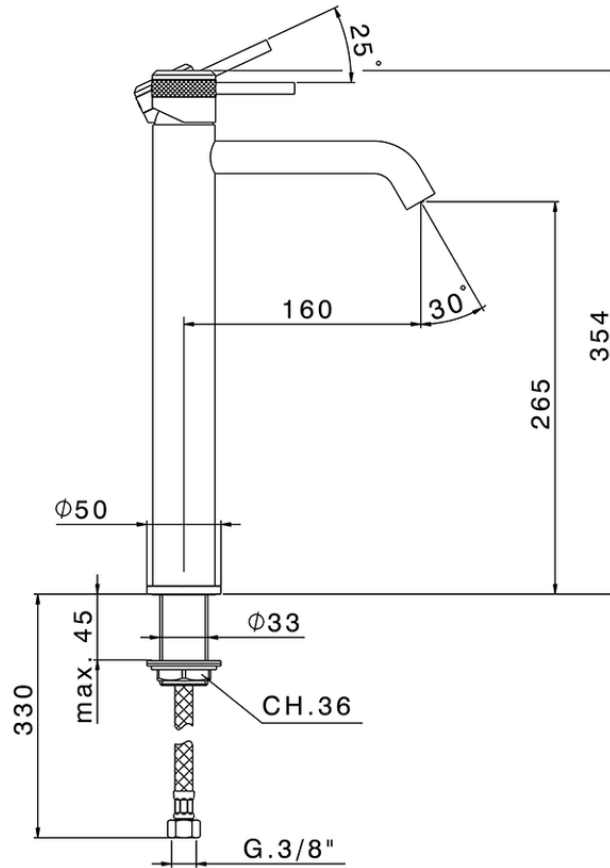

Single lever tall basin mixer CHRONOS_CR004540

CR004540

<https://en.huberitalia.com/single-lever-tall-basin-mixer-chronos-cr004540>

2026-05-02