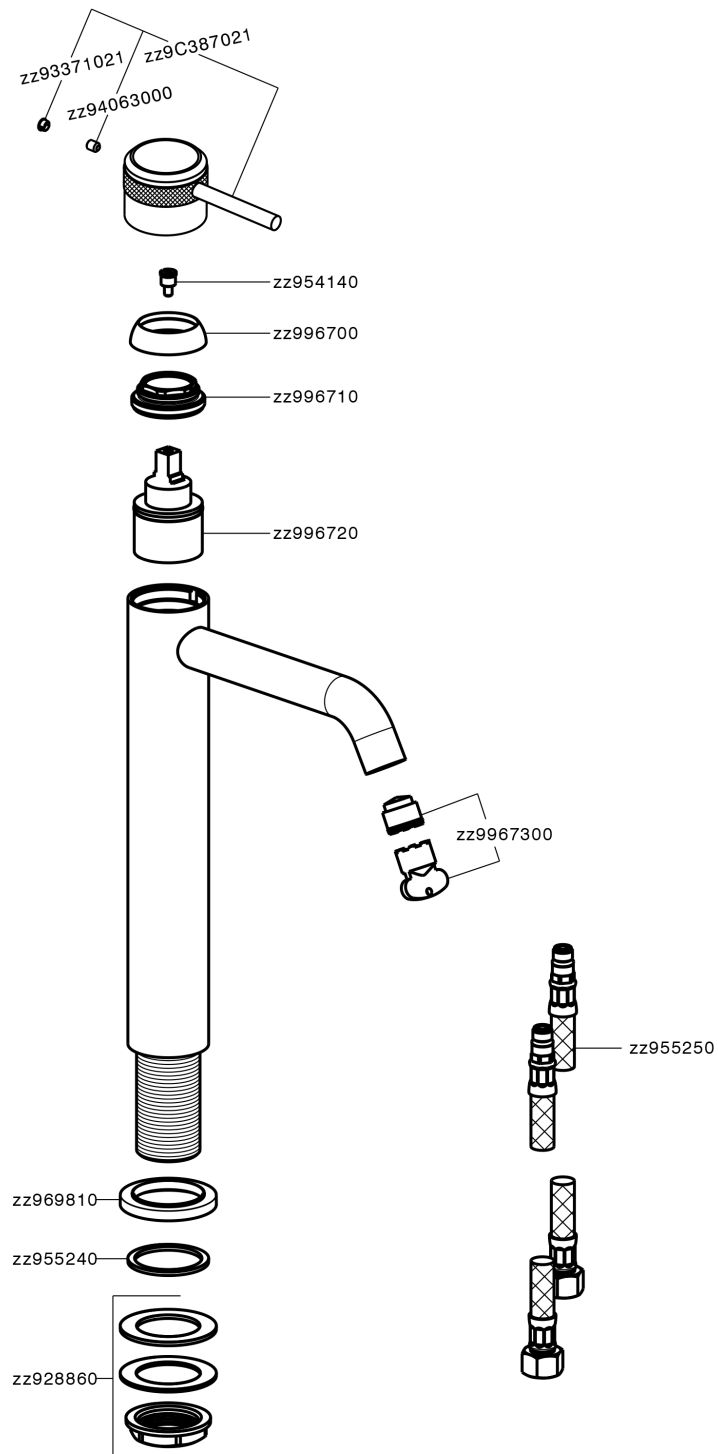

## Single lever tall basin mixer CHRONOS\_CR004540

MODEL **CR004540**

Single lever tall basin mixer, without automatic pop-up waste, G.3/8" stainless steel flexible hose

### CHARACTERISTICS

Cartridge Spare Parts **ZZ99672000**

**35 mm Cartridge**

### EcoStop

EcoStop feature limits water flow to approximately 50% of maximum output with one point of resistance on setting. Push slightly past the middle stop only when full water output is required. This will save water up to 50%.

## Single lever tall basin mixer CHRONOS\_CR004540

CR004540

<https://en.huberitalia.com/single-lever-tall-basin-mixer-chronos-cr004540>

2026-04-08