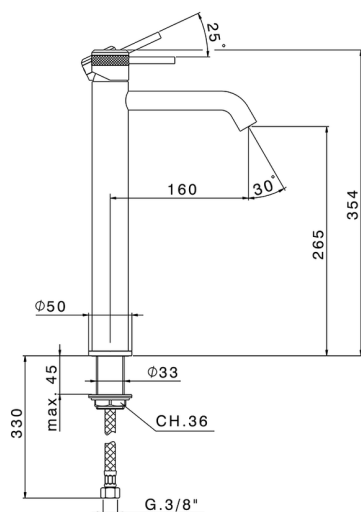

Single lever tall basin mixer CHRONOS_CR004540

MODEL **CR004540**

Single lever tall basin mixer, without automatic pop-up waste, G.3/8" stainless steel flexible hose

AVAILABLE FINISHINGS

-  **21** 21 Chrome
-  **2F** 2F Brushed Nickel
-  **2Q** 2Q Black Titanium

CHARACTERISTICS

Cartridge Spare Parts **ZZ99672000**

35 mm Cartridge

EcoStop

EcoStop feature limits water flow to approximately 50% of maximum output with one point of resistance on setting. Push slightly past the middle stop only when full water output is required. This will save water up to 50%.

Single lever tall basin mixer CHRONOS_CR004540

CR004540

<https://en.huberitalia.com/single-lever-tall-basin-mixer-chronos-cr004540>

2026-05-25