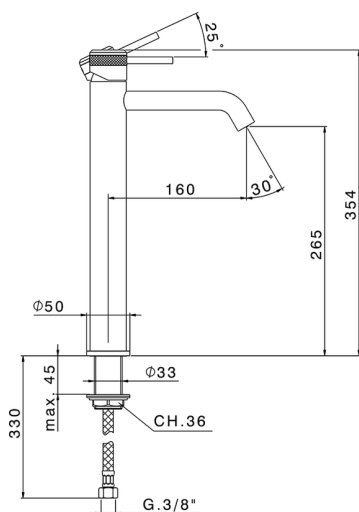

## Single lever tall basin mixer CHRONOS\_CR004540

MODEL **CR004540**

Single lever tall basin mixer, without automatic pop-up waste, G.3/8" stainless steel flexible hose

### CHARACTERISTICS

Cartridge Spare Parts **ZZ99672000**

**35 mm Cartridge**

### EcoStop

EcoStop feature limits water flow to approximately 50% of maximum output with one point of resistance on setting. Push slightly past the middle stop only when full water output is required. This will save water up to 50%.

## Single lever tall basin mixer CHRONOS\_CR004540

CR004540

<https://en.huberitalia.com/single-lever-tall-basin-mixer-chronos-cr004540>

2026-04-08