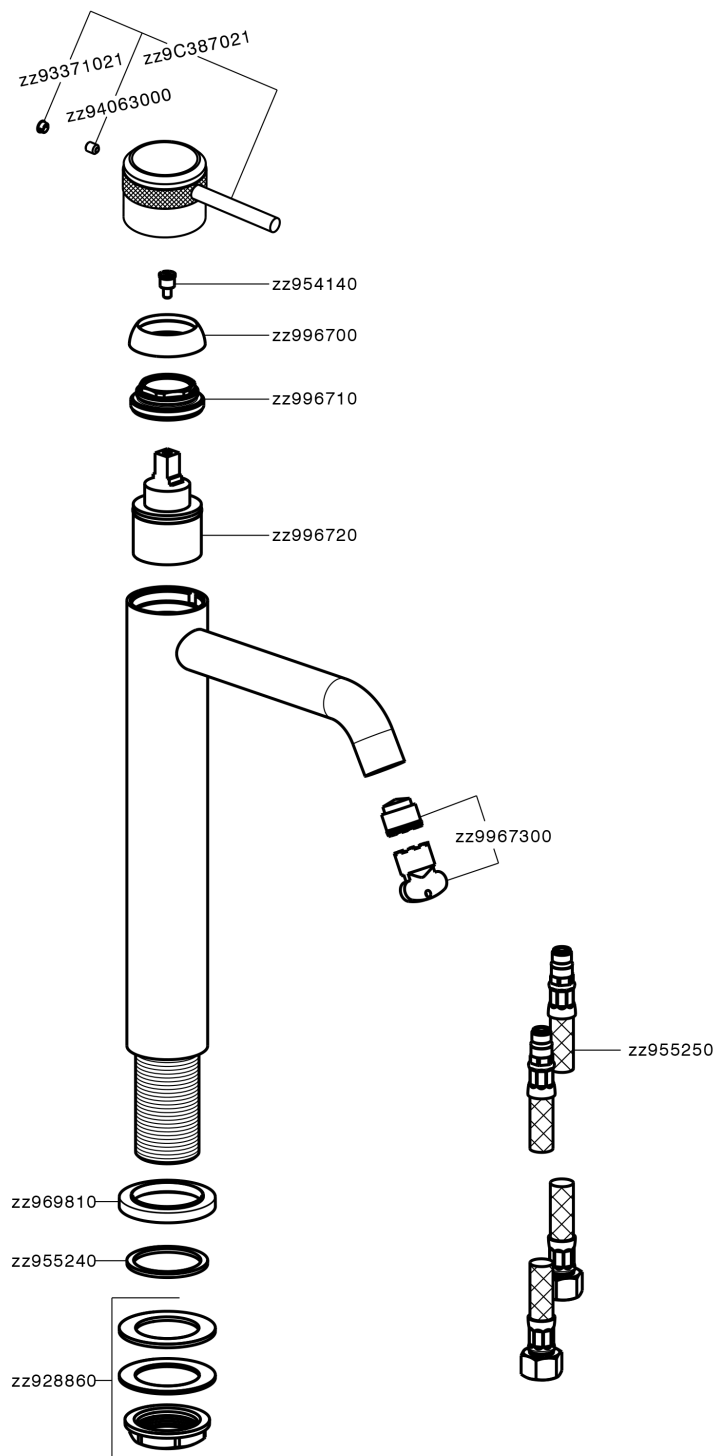

Single lever tall basin mixer CHRONOS_CR004540

MODEL **CR004540**

Single lever tall basin mixer, without automatic pop-up waste, G.3/8" stainless steel flexible hose

AVAILABLE FINISHINGS

-  **21** 21 Chrome
-  **2F** 2F Brushed Nickel
-  **2Q** 2Q Black Titanium

CHARACTERISTICS

Cartridge Spare Parts **ZZ99672000**

35 mm Cartridge

EcoStop

EcoStop feature limits water flow to approximately 50% of maximum output with one point of resistance on setting. Push slightly past the middle stop only when full water output is required. This will save water up to 50%.

Single lever tall basin mixer CHRONOS_CR004540

CR004540

<https://en.huberitalia.com/single-lever-tall-basin-mixer-chronos-cr004540>

2026-05-25