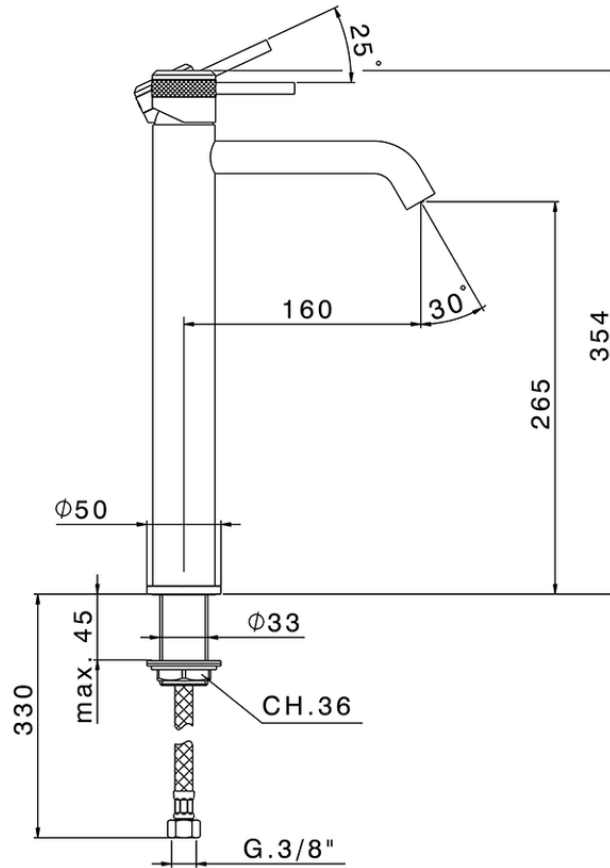

Single lever tall basin mixer CHRONOS_CR004540

CR004540

<https://en.huberitalia.com/single-lever-tall-basin-mixer-chronos-cr004540>

2026-05-25