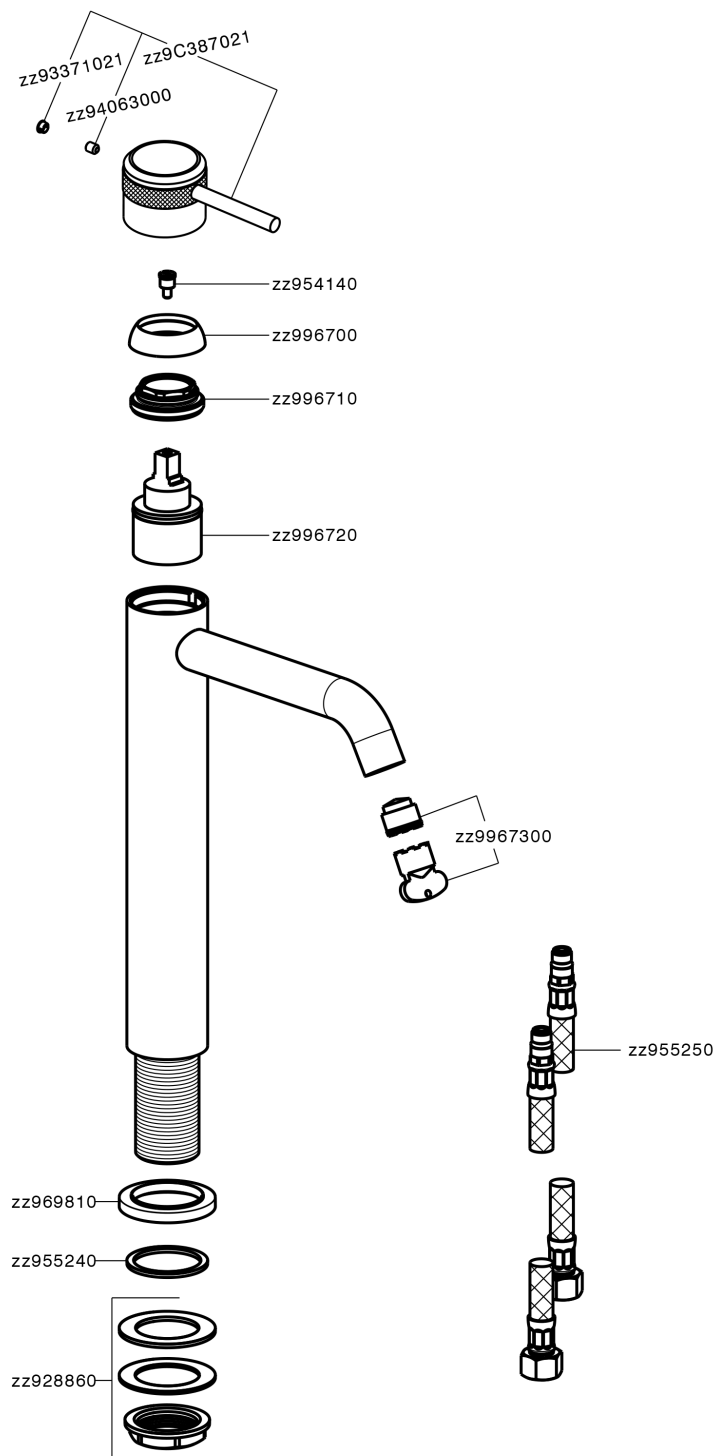

Single lever tall basin mixer CHRONOS_CR004540

CR004540

<https://en.huberitalia.com/single-lever-tall-basin-mixer-chronos-cr004540>

2026-05-02