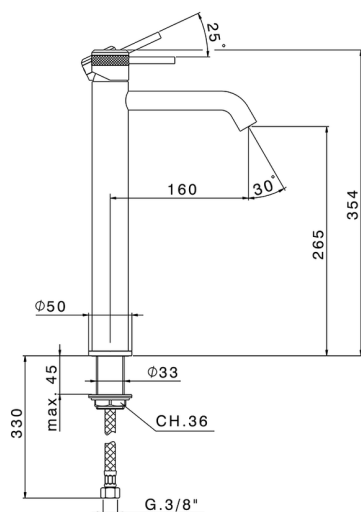

## Single lever tall basin mixer CHRONOS\_CR004540

MODEL **CR004540**

Single lever tall basin mixer, without automatic pop-up waste, G.3/8" stainless steel flexible hose

### CHARACTERISTICS

Cartridge Spare Parts **ZZ99672000**

**35 mm Cartridge**

### EcoStop

EcoStop feature limits water flow to approximately 50% of maximum output with one point of resistance on setting. Push slightly past the middle stop only when full water output is required. This will save water up to 50%.

## Single lever tall basin mixer CHRONOS\_CR004540

CR004540

<https://en.huberitalia.com/single-lever-tall-basin-mixer-chronos-cr004540>

2026-06-26