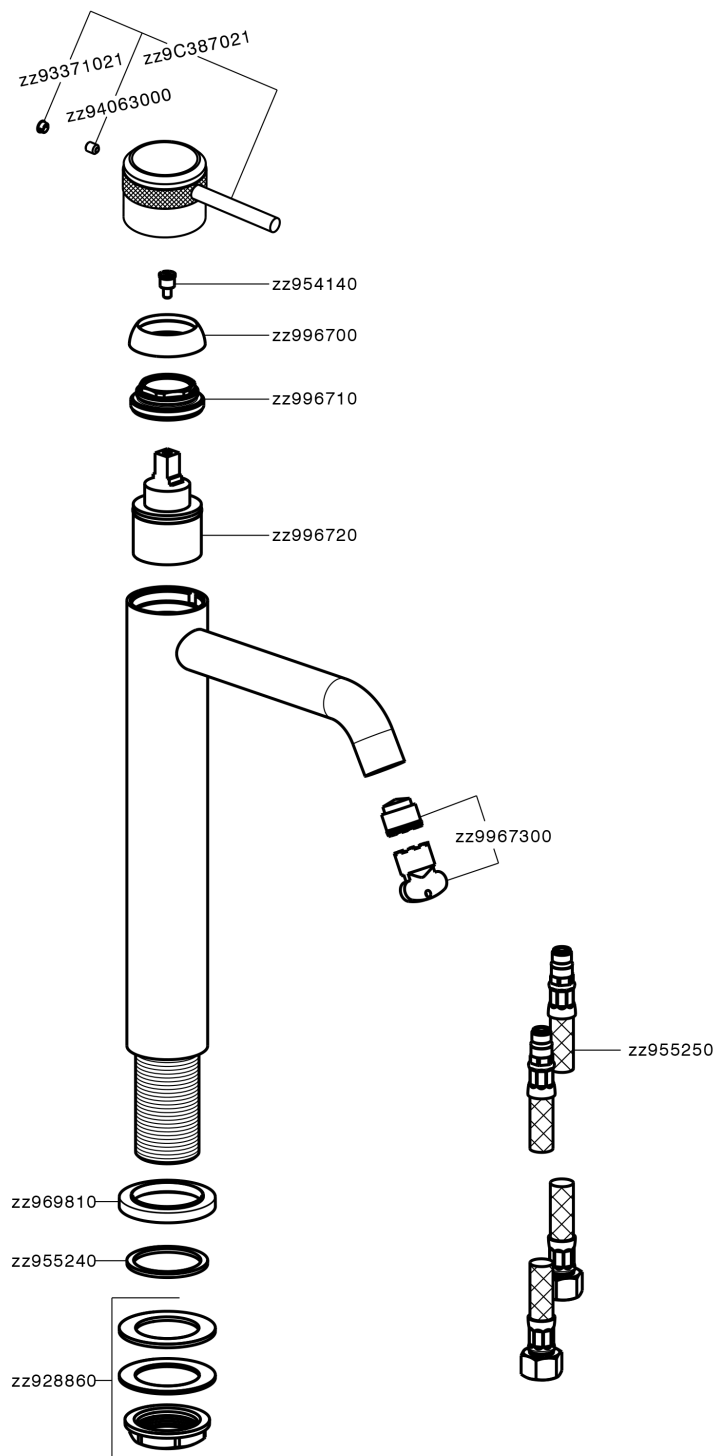

## Single lever tall basin mixer CHRONOS\_CR004540

MODEL **CR004540**

Single lever tall basin mixer, without automatic pop-up waste, G.3/8" stainless steel flexible hose

### CHARACTERISTICS

Cartridge Spare Parts **ZZ99672000**

**35 mm Cartridge**

### EcoStop

EcoStop feature limits water flow to approximately 50% of maximum output with one point of resistance on setting. Push slightly past the middle stop only when full water output is required. This will save water up to 50%.

## Single lever tall basin mixer CHRONOS\_CR004540

CR004540

<https://en.huberitalia.com/single-lever-tall-basin-mixer-chronos-cr004540>

2026-06-26