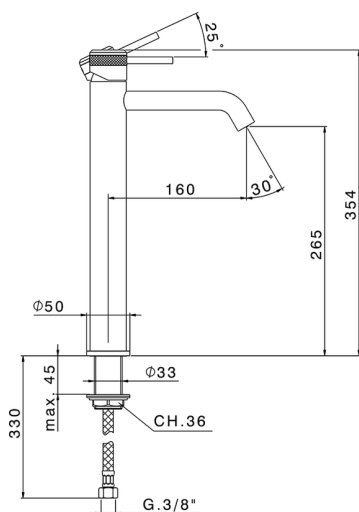

Single lever tall basin mixer CHRONOS_CR004540

MODEL **CR004540**

Single lever tall basin mixer, without automatic pop-up waste, G.3/8" stainless steel flexible hose

AVAILABLE FINISHINGS

-  **21** 21 Chrome
-  **2F** 2F Brushed Nickel
-  **2Q** 2Q Black Titanium

CHARACTERISTICS

Cartridge Spare Parts **ZZ99672000**

35 mm Cartridge

EcoStop

EcoStop feature limits water flow to approximately 50% of maximum output with one point of resistance on setting. Push slightly past the middle stop only when full water output is required. This will save water up to 50%.

Single lever tall basin mixer CHRONOS_CR004540

CR004540

<https://en.huberitalia.com/single-lever-tall-basin-mixer-chronos-cr004540>

2026-04-05