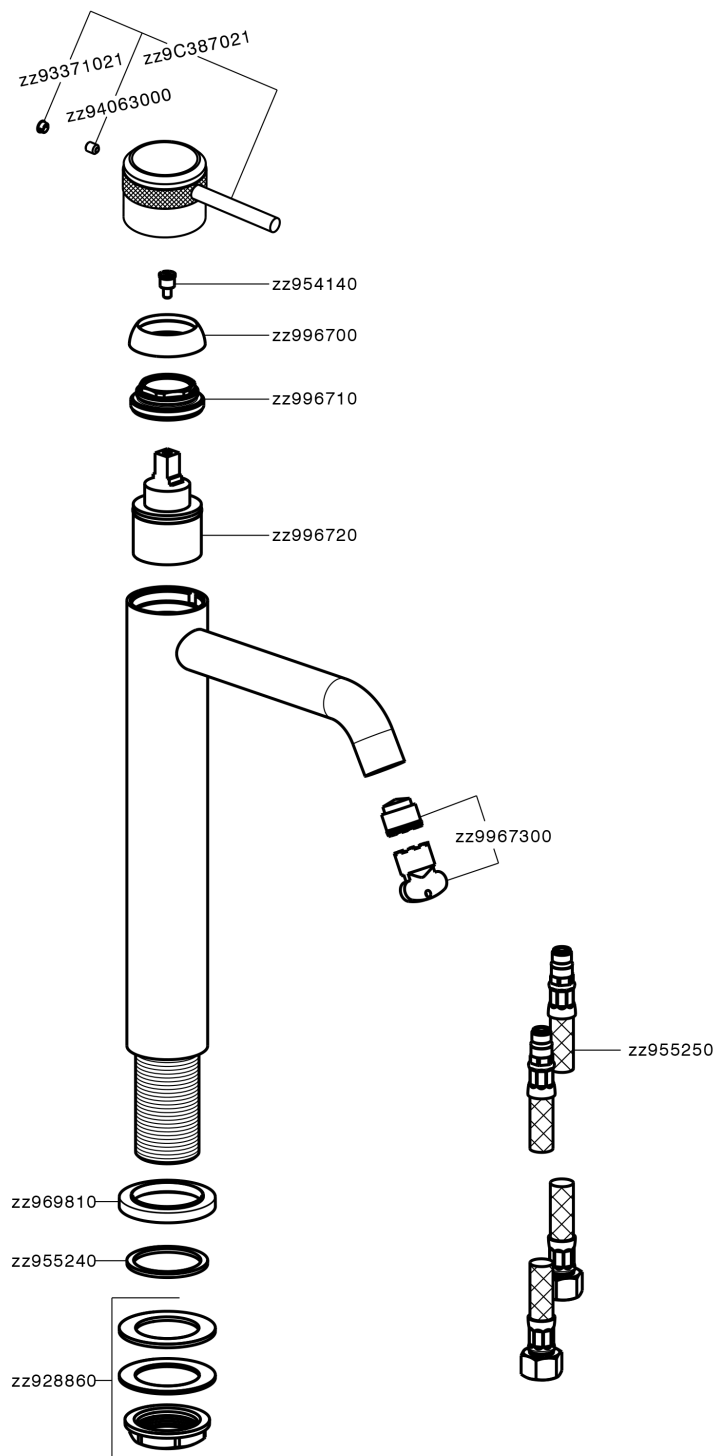

Single lever tall basin mixer CHRONOS_CR004540

MODEL **CR004540**

Single lever tall basin mixer, without automatic pop-up waste, G.3/8" stainless steel flexible hose

AVAILABLE FINISHINGS

-  **21** 21 Chrome
-  **2F** 2F Brushed Nickel
-  **2Q** 2Q Black Titanium

CHARACTERISTICS

Cartridge Spare Parts **ZZ99672000**

35 mm Cartridge

EcoStop

EcoStop feature limits water flow to approximately 50% of maximum output with one point of resistance on setting. Push slightly past the middle stop only when full water output is required. This will save water up to 50%.

Single lever tall basin mixer CHRONOS_CR004540

CR004540

<https://en.huberitalia.com/single-lever-tall-basin-mixer-chronos-cr004540>

2026-04-05