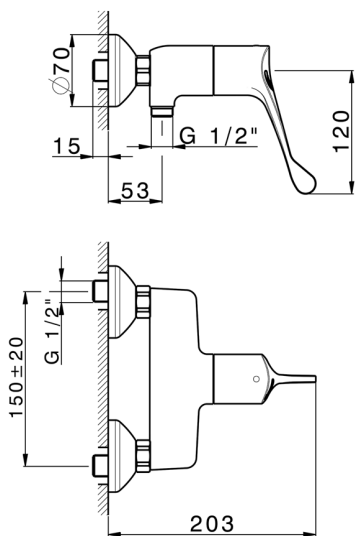

HTS Basic Thermo Sequential Shower Mixer COMMUNITY_HBT01000

MODEL **HBT01000**

HTS Basic Thermo Sequential Shower Mixer, without shower set, 1/2" M flexible connection

AVAILABLE FINISHINGS

CHARACTERISTICS

Sequential

The Huber sequential thermostatic cartridge HTS is equipped with a new, patented system for integrated and simultaneous adjustment of water temperature and flow.

Thermostatic

The Huber thermostatic is your personal water manager, helping you to handle, control and save water and energy.