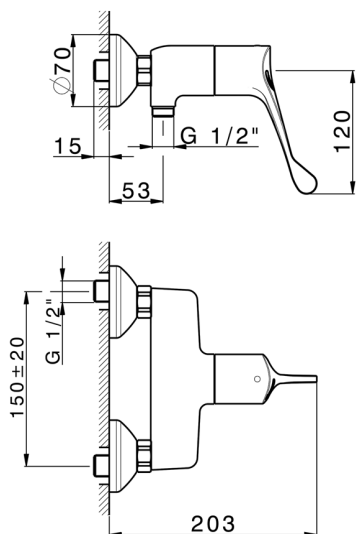

HTS Basic Thermo Sequential Shower Mixer COMMUNITY_HBT01000

MODEL **HBT01000**

HTS Basic Thermo Sequential Shower Mixer, without shower set, 1/2" M flexible connection

AVAILABLE FINISHINGS

CHARACTERISTICS

Sequential

The Huber sequential thermostatic cartridge HTS is equipped with a new, patented system for integrated and simultaneous adjustment of water temperature and flow.

Thermostatic

The Huber thermostatic is your personal water manager, helping you to handle, control and save water and energy.