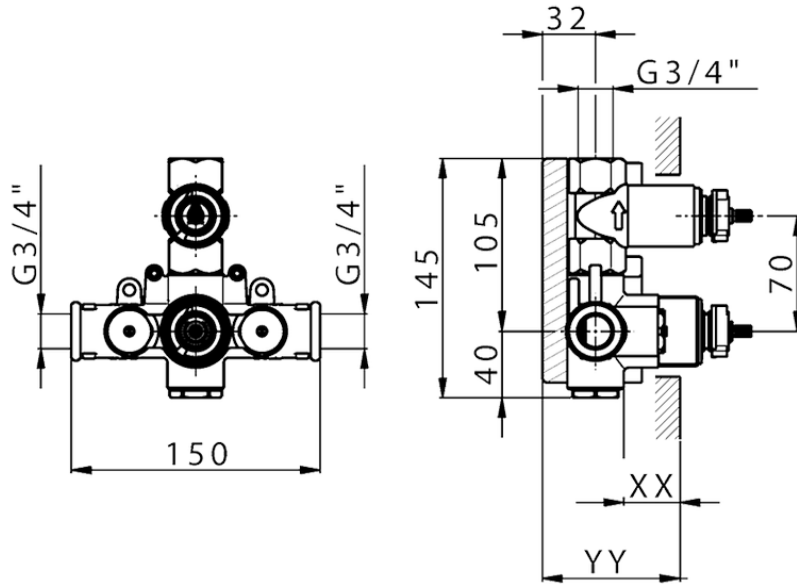

1-outlet Concealed thermostatic shower valve CONCEALED_ZB007361

Piastra/Plate/Plaque/Platte/Placa
 2-3mm: XX 25-40 YY 76-91
 10 mm: XX 16-31 YY 65-80

ZB007361

<https://en.huberitalia.com/1-outlet-concealed-thermostatic-shower-valve-concealed-zb007361>