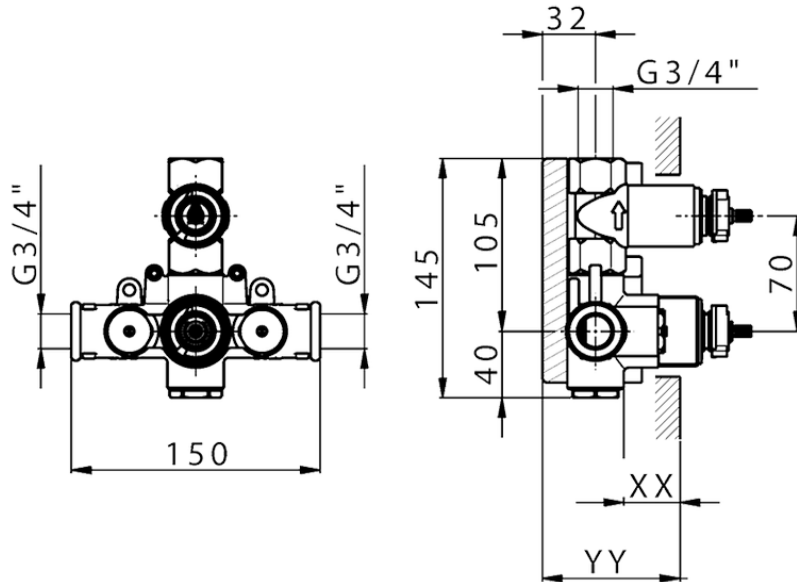

## 1-outlet Concealed thermostatic shower valve CONCEALED\_ZB007361

Piastra/Plate/Plaque/Platte/Placa  
 2-3mm: XX 25-40 YY 76-91  
 10 mm: XX 16-31 YY 65-80

ZB007361

<https://en.huberitalia.com/1-outlet-concealed-thermostatic-shower-valve-concealed-zb007361>