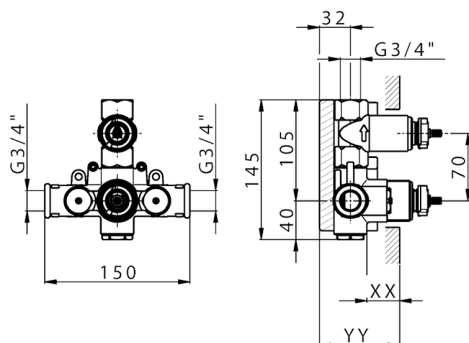

1-outlet Concealed thermostatic shower valve CONCEALED_ZB007361

MODEL **ZB007361**

1-outlet Concealed thermostatic shower valve, stopvalve with 3/4" outlet, without trim kit

AVAILABLE FINISHINGS

04 04 Without finishing

CHARACTERISTICS

Installation	Concealed
Cartridge Spare Parts	23.51A.HF
HF Thermostatic Valve	
Concealed	1

Piastra/Plate/Plaque/Platte/Placa

2-3mm: XX 25-40 YY 76-91

10 mm: XX 16-31 YY 65-80

Thermostatic

The Huber thermostatic is your personal water manager, helping you to handle, control and save water and energy.

1-outlet Concealed thermostatic shower valve CONCEALED_ZB007361

ZB007361

<https://en.huberitalia.com/1-outlet-concealed-thermostatic-shower-valve-concealed-zb007361>

2024-11-21