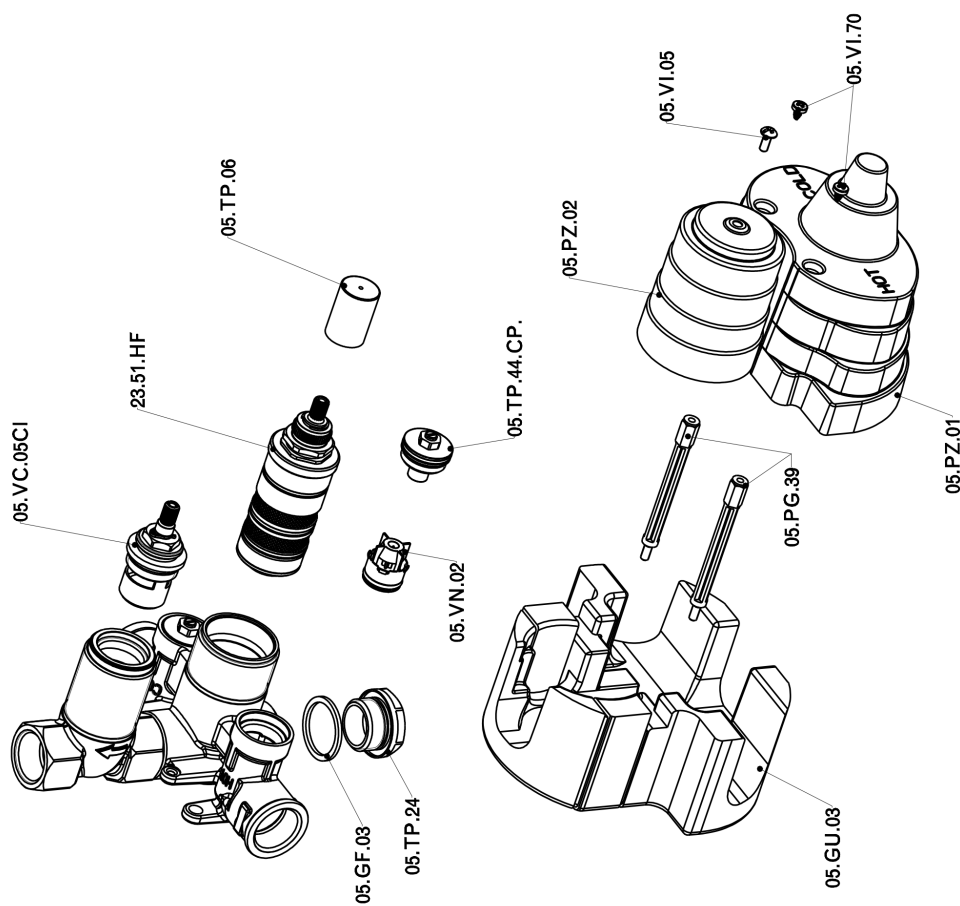

1-outlet Concealed thermostatic shower valve CONCEALED_ZB007361

MODEL **ZB007361**

1-outlet Concealed thermostatic shower valve, stopvalve with 3/4" outlet, without trim kit

AVAILABLE FINISHINGS

04 04 Without finishing

CHARACTERISTICS

Installation	Concealed
Cartridge Spare Parts	23.51A.HF
HF Thermostatic Valve	
Concealed	1

Piastra/Plate/Plaque/Platte/Placa

2-3mm: XX 25-40 YY 76-91

10 mm: XX 16-31 YY 65-80

Thermostatic

The Huber thermostatic is your personal water manager, helping you to handle, control and save water and energy.

1-outlet Concealed thermostatic shower valve CONCEALED_ZB007361

ZB007361

<https://en.huberitalia.com/1-outlet-concealed-thermostatic-shower-valve-concealed-zb007361>

2024-11-21