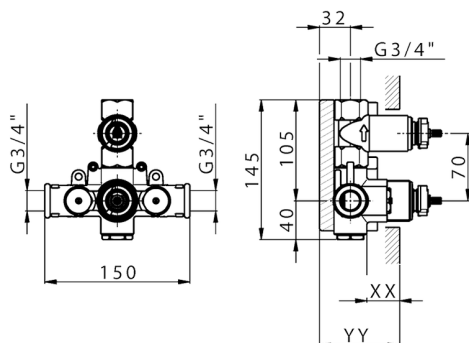

1-outlet Concealed thermostatic shower valve **CONCEALED_ZB007361**

MODEL **ZB007361**

1-outlet Concealed thermostatic shower valve, stopvalve with 3/4" outlet, without trim kit

AVAILABLE FINISHINGS

 **04** 04 Without finishing

CHARACTERISTICS

Installation	Concealed
Cartridge Spare Parts	23.51A.HF
HF Thermostatic Valve	
Concealed	1

Piastra/Plate/Plaque/Platte/Placa
 2-3mm: XX 25-40 YY 76-91
 10 mm: XX 16-31 YY 65-80

Thermostatic