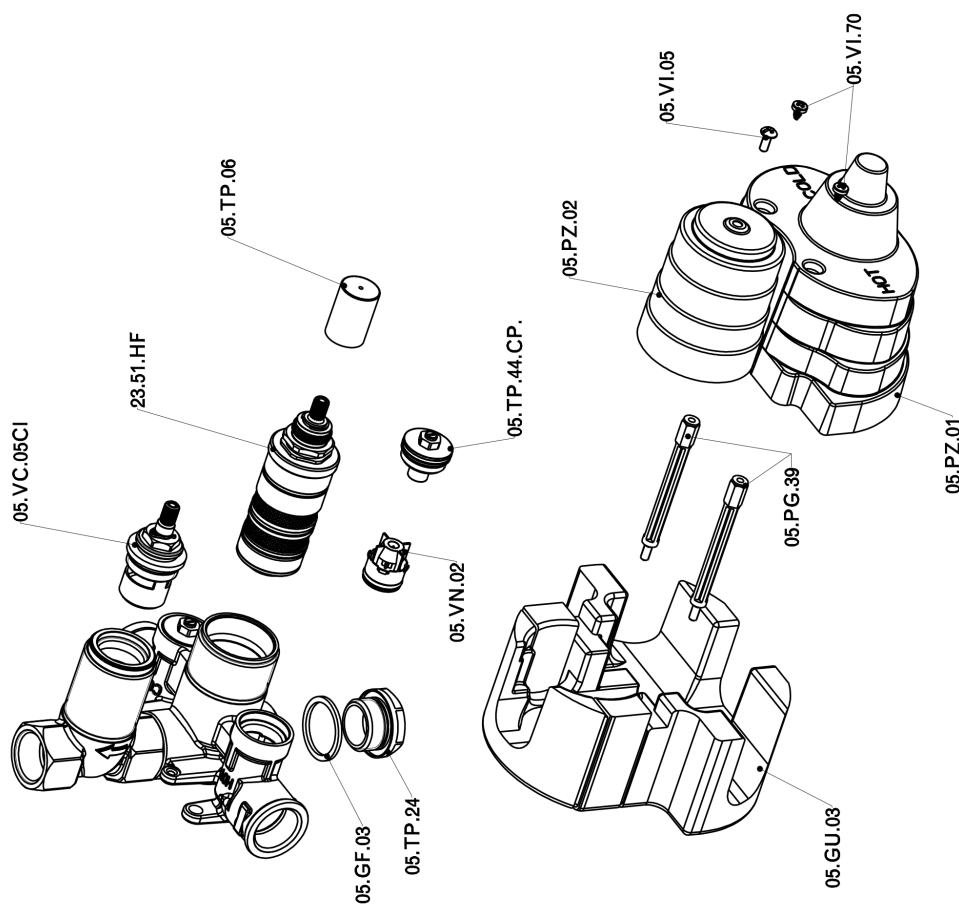

1-outlet Concealed thermostatic shower valve **CONCEALED_ZB007361**

MODEL **ZB007361**

1-outlet Concealed thermostatic shower valve, stopvalve with 3/4" outlet, without trim kit

AVAILABLE FINISHINGS

 **04** 04 Without finishing

CHARACTERISTICS

Installation	Concealed
Cartridge Spare Parts	23.51A.HF
HF Thermostatic Valve	
Concealed	1

Piastra/Plate/Plaque/Platte/Placa
 2-3mm: XX 25-40 YY 76-91
 10 mm: XX 16-31 YY 65-80

Thermostatic

The Huber thermostatic is your personal water manager, helping you to handle, control and save water and energy.

1-outlet Concealed thermostatic shower valve CONCEALED_ZB007361

ZB007361

<https://en.huberitalia.com/1-outlet-concealed-thermostatic-shower-valve-concealed-zb007361>