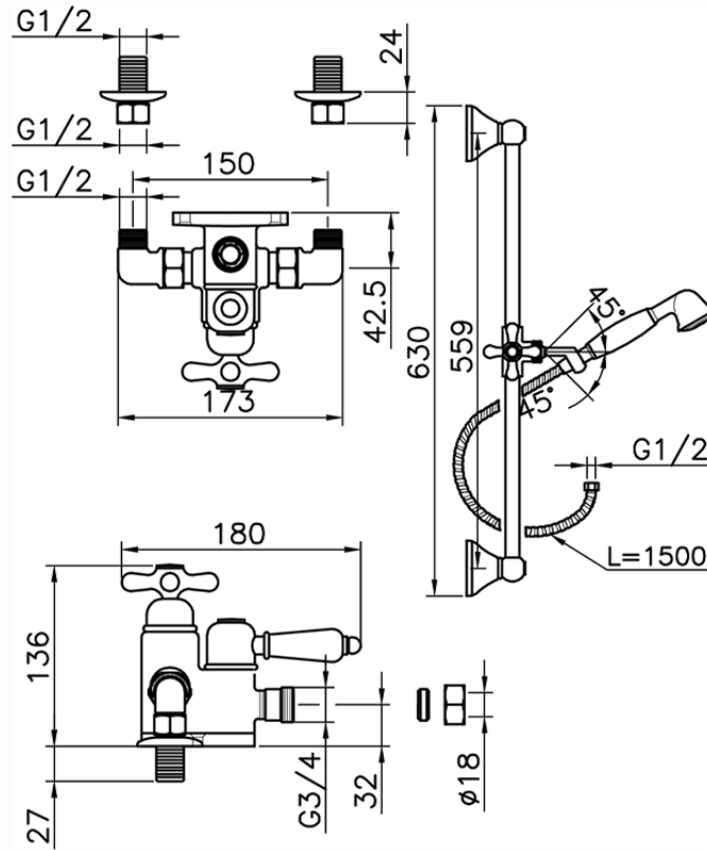

Thermostatic shower mixer with sliding bar CROISSETTE_190R.CS01H.

190R.CS01H.

<https://en.huberitalia.com/thermostatic-shower-mixer-with-sliding-bar-croisette-190r-cs01h>

2024-12-18