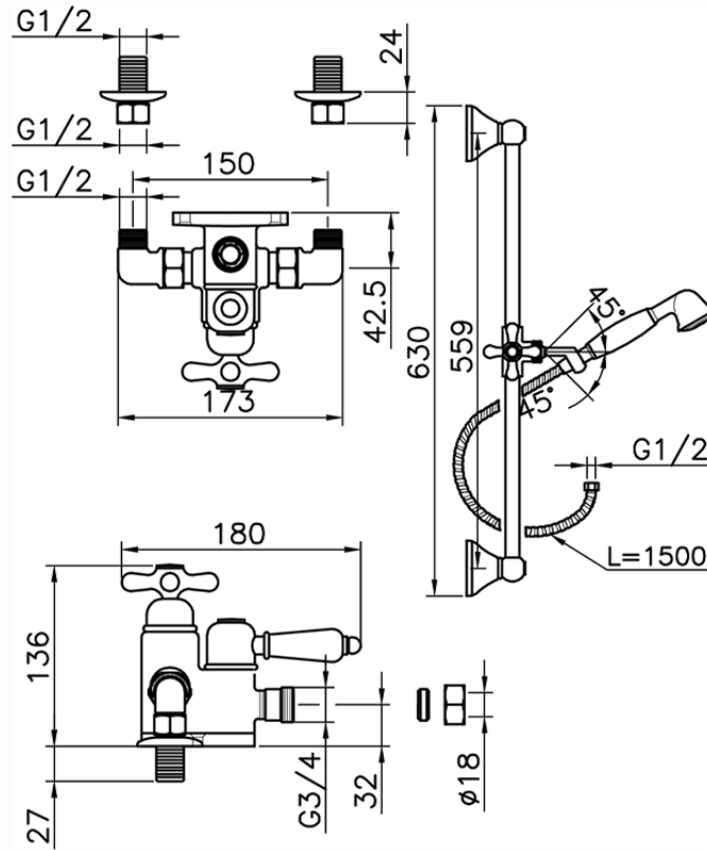

Thermostatic shower mixer with sliding bar CROISSETTE_190R.CS01H.

190R.CS01H.

<https://en.huberitalia.com/thermostatic-shower-mixer-with-sliding-bar-croisette-190r-cs01h>

2024-12-19