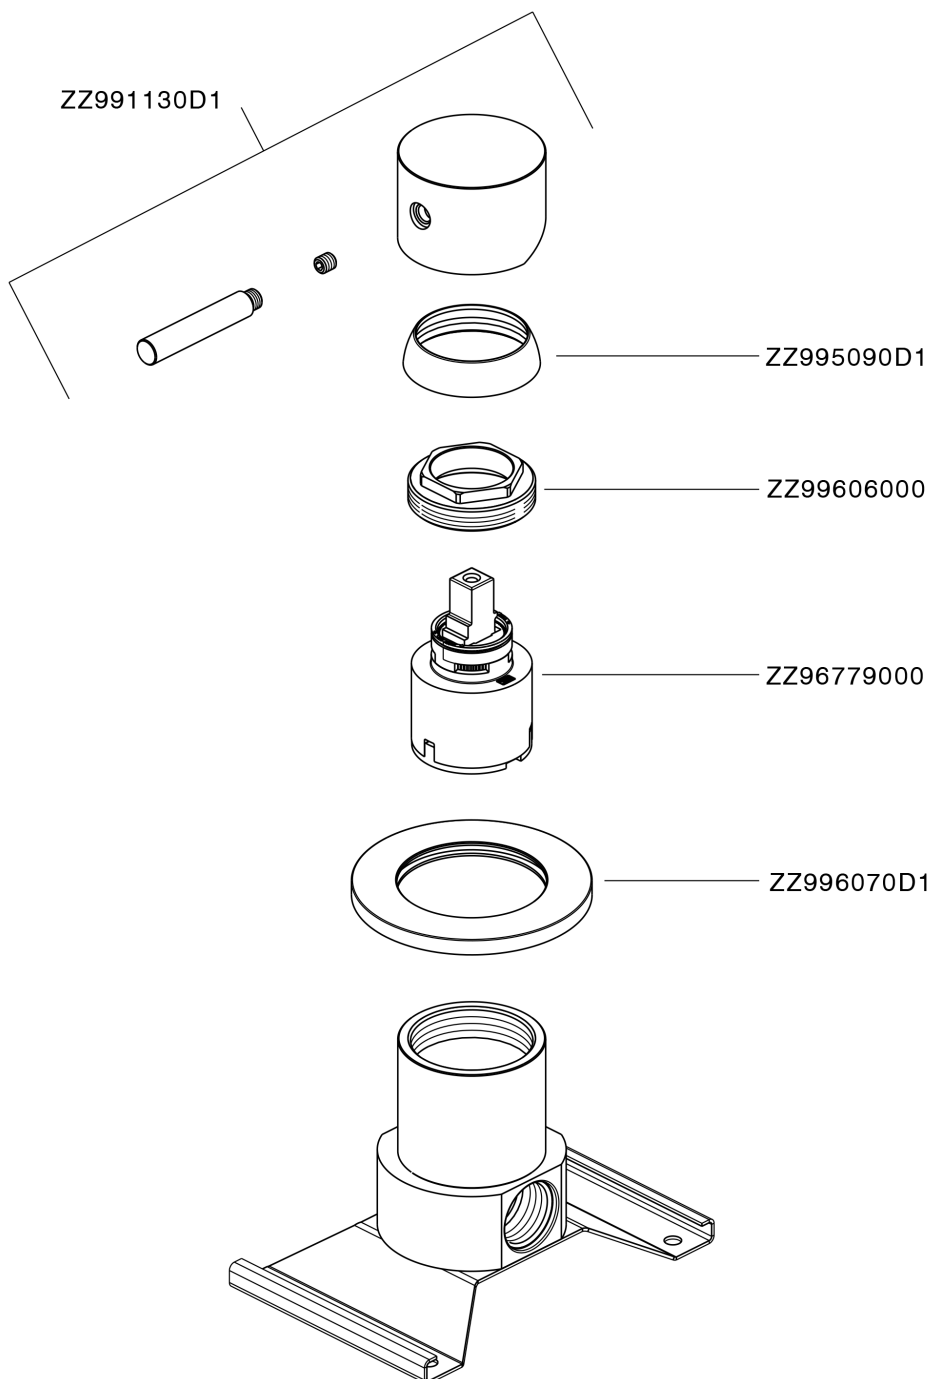

Concealed single lever shower valve LYNOX_LX000304

MODEL **LX000304**

Concealed single lever shower valve, concealed part included, Inox AISI 316L

AVAILABLE FINISHINGS

D1 D1 Brushed Inox

CHARACTERISTICS

Cartridge Spare Parts **ZZ96779000**

35 mm Cartridge

Installation **Concealed**

Concealed single lever shower valve LYNOX_LX000304

LX000304

<https://en.huberitalia.com/concealed-single-lever-shower-valve-lynox-lx000304>

2024-12-18