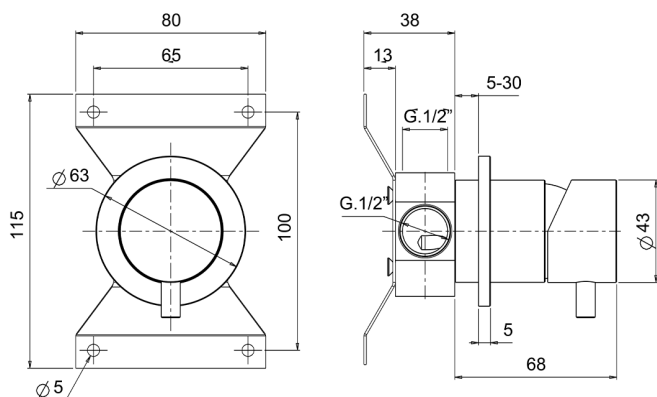

Concealed single lever shower valve LYNOX_LX000304

MODEL **LX000304**

Concealed single lever shower valve, concealed part included, Inox AISI 316L

AVAILABLE FINISHINGS

D1 D1 Brushed Inox

CHARACTERISTICS

Cartridge Spare Parts **ZZ96779000**

35 mm Cartridge

Installation **Concealed**

Concealed single lever shower valve LYNOX_LX000304

LX000304

<https://en.huberitalia.com/concealed-single-lever-shower-valve-lynox-lx000304>

2024-12-18