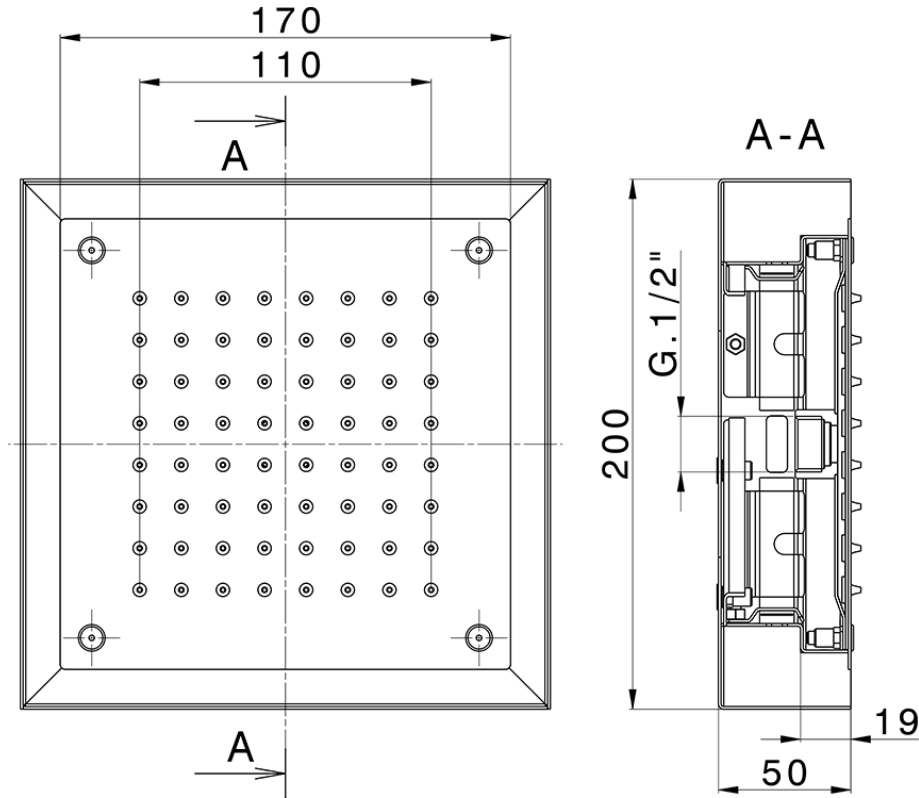

200x200 mm Chromotherapy Ceiling showerhead ZEN_ZS1C0240

ZS1C0240

<https://en.huberitalia.com/200x200-mm-chromotherapy-ceiling-showerhead-zen-zs1c0240>

2024-11-15