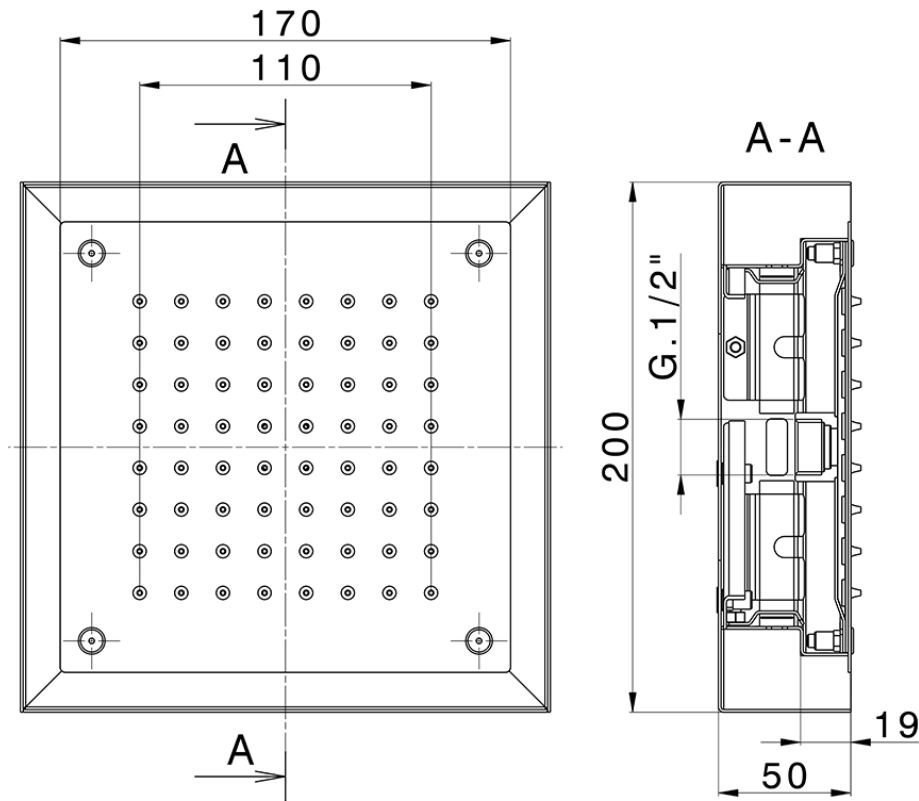

200x200 mm Chromotherapy Ceiling showerhead ZEN_ZS1C0240

ZS1C0240

<https://en.huberitalia.com/200x200-mm-chromotherapy-ceiling-showerhead-zen-zs1c0240>

2024-11-15