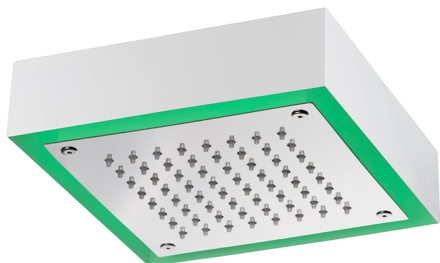

**200x200 mm Chromotherapy Ceiling showerhead ZEN\_ZS1C0240**

MODEL **ZS1C0240**

200x200 mm Chromotherapy Ceiling showerhead, with white cover, rain, chromotherapy functions, control unit and wireless control included, Stainless Steel AISI 304

AVAILABLE FINISHINGS

-  **40** 40 Matt Black
-  **4Q** 4Q Matt White
-  **D1** D1 Brushed Inox
-  **D2** D2 Polished Inox

CHARACTERISTICS

2024-11-15