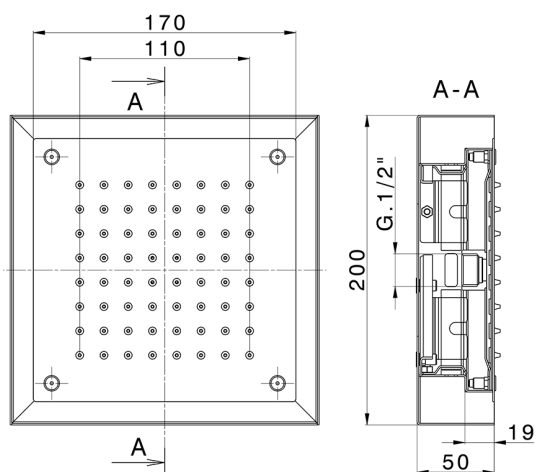

**200x200 mm Chromotherapy Ceiling showerhead ZEN\_ZS1C0240**

MODEL **ZS1C0240**

200x200 mm Chromotherapy Ceiling showerhead, with white cover, rain, chromotherapy functions, control unit and wireless control included, Stainless Steel AISI 304