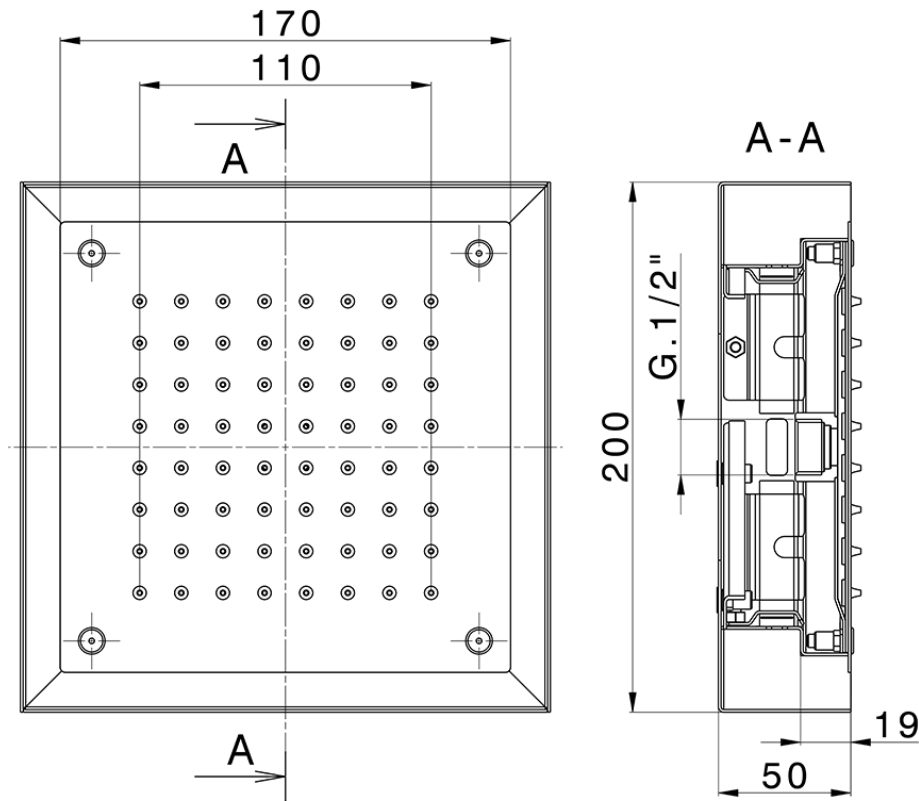

200x200 mm Chromotherapy Ceiling showerhead ZEN\_ZS1C0240

ZS1C0240

<https://en.huberitalia.com/200x200-mm-chromotherapy-ceiling-showerhead-zen-zs1c0240>

2024-11-15