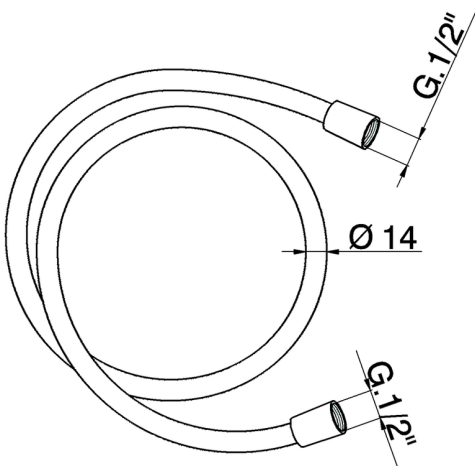

## Flexible hose LYNOX\_ZB009060

MODEL **ZB009060**

Flexible hose, 150 cm Stainless Steel flexible hose

AVAILABLE FINISHINGS

**D1** D1 Brushed Inox

CHARACTERISTICS

2024-11-23