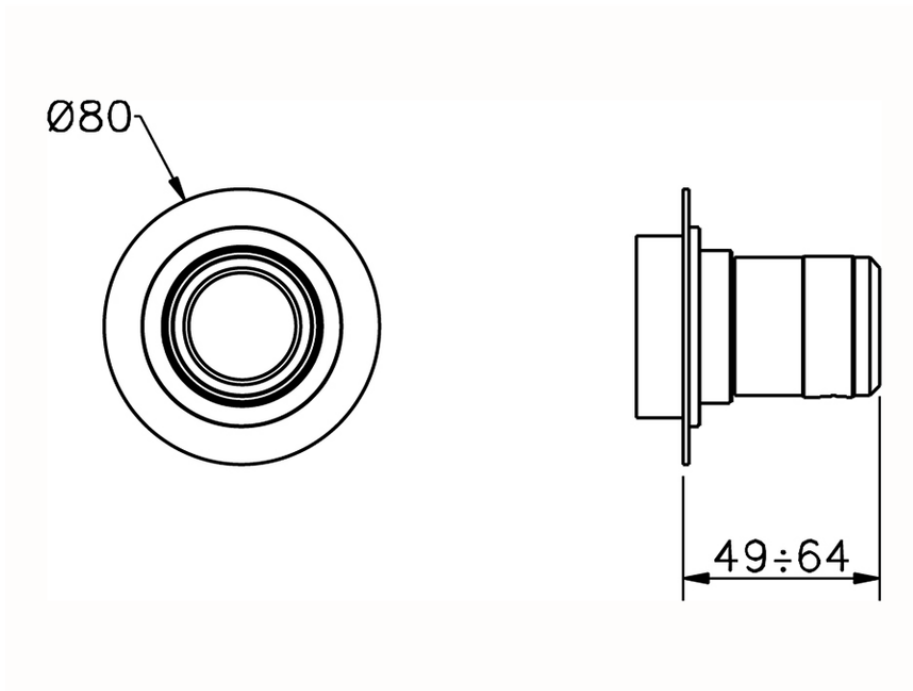

## Stopvalve exposed part CHRONOS\_CR003310

CR003310

<https://en.huberitalia.com/stopvalve-exposed-part-chronos-cr003310>

2026-06-28