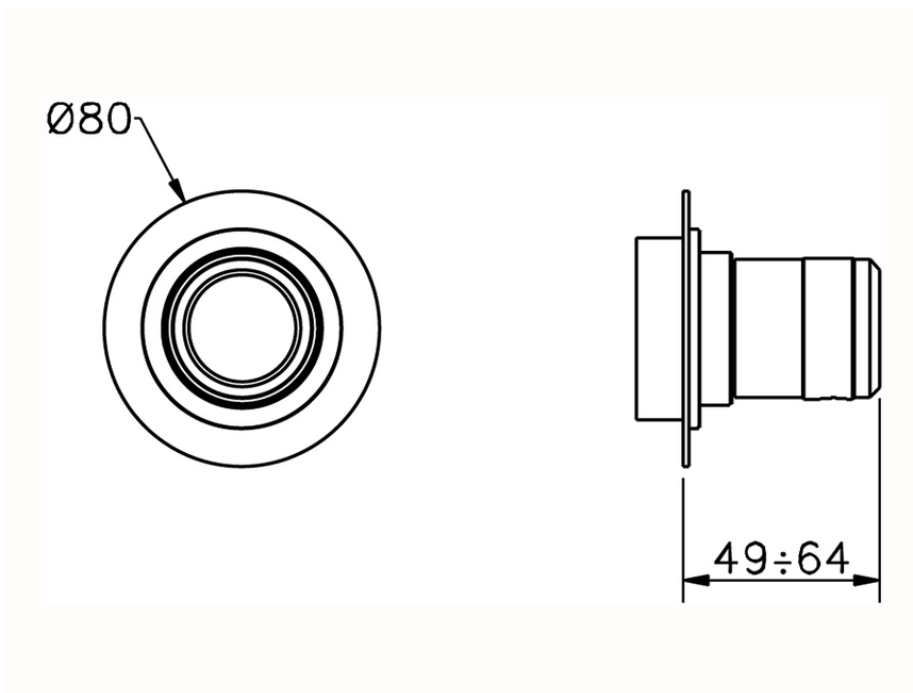

Stopvalve exposed part CHRONOS_CR003310

CR003310

<https://en.huberitalia.com/stopvalve-exposed-part-chronos-cr003310>

2026-04-06