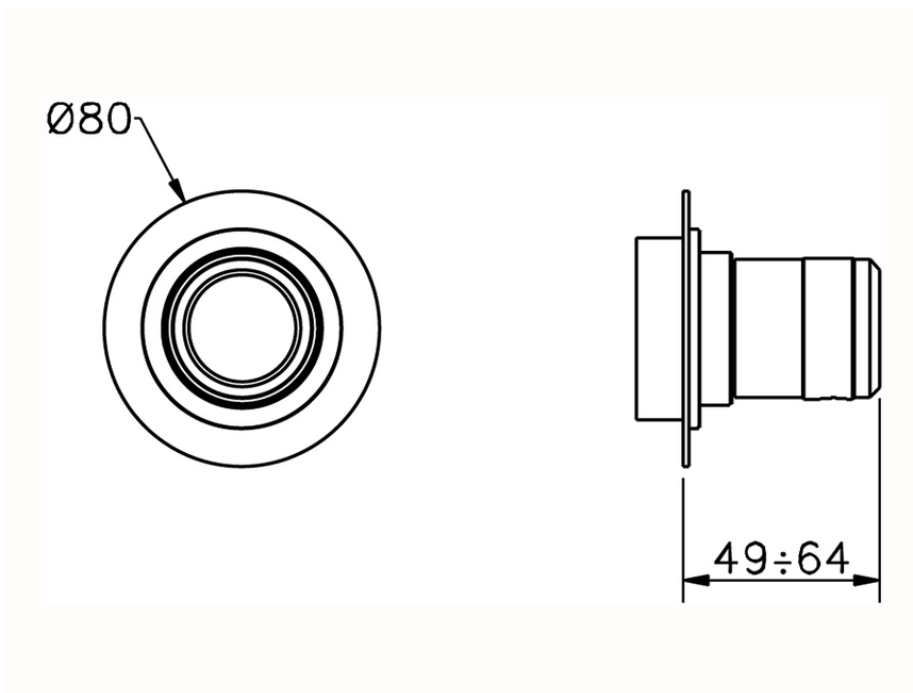

## Stopvalve exposed part CHRONOS\_CR003310

CR003310

<https://en.huberitalia.com/stopvalve-exposed-part-chronos-cr003310>

2026-04-05