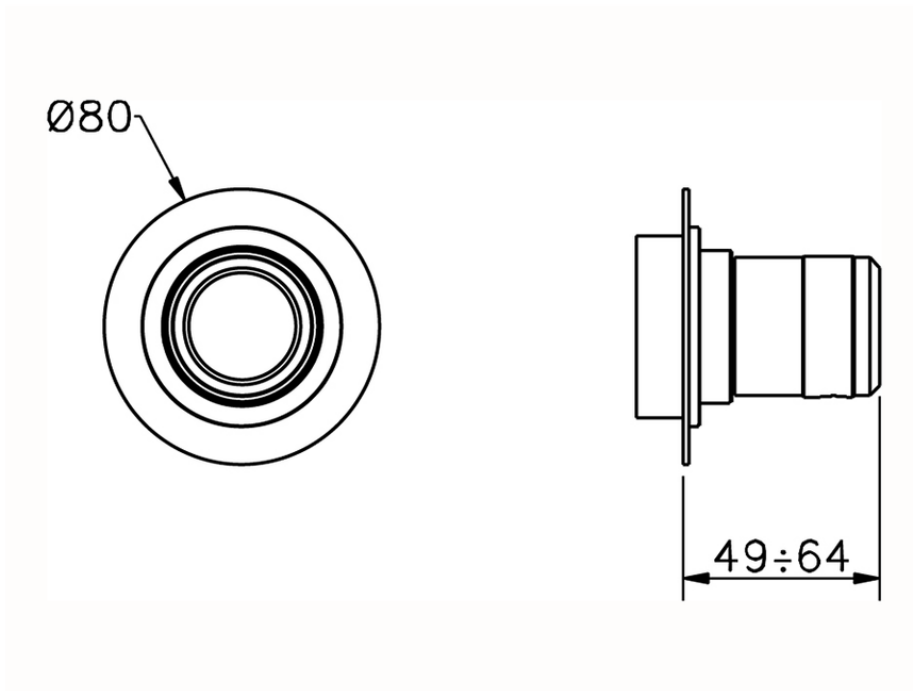

Stopvalve exposed part CHRONOS_CR003310

CR003310

<https://en.huberitalia.com/stopvalve-exposed-part-chronos-cr003310>

2026-05-18