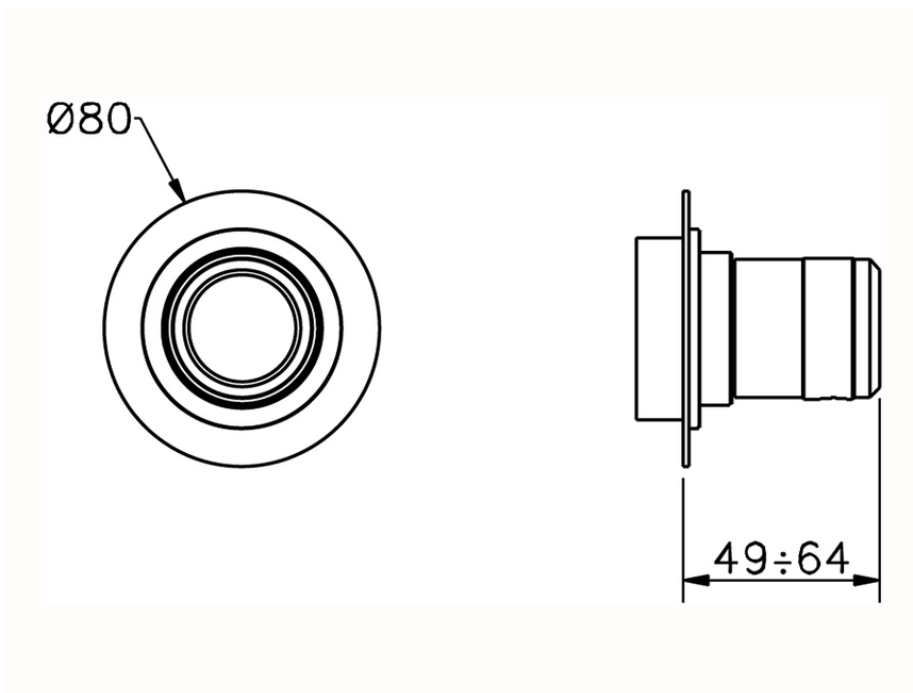

Stopvalve exposed part CHRONOS_CR003310

CR003310

<https://en.huberitalia.com/stopvalve-exposed-part-chronos-cr003310>

2026-04-27