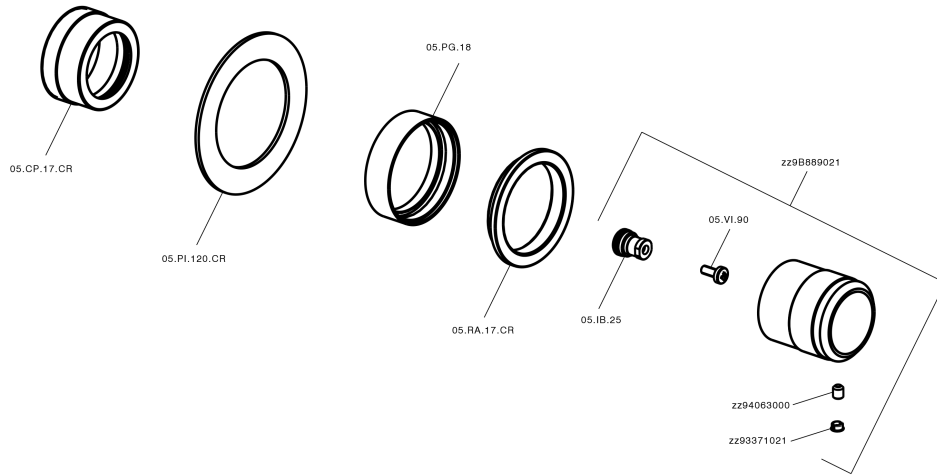

Stopvalve exposed part CHRONOS_CR003310

CR003310

<https://en.huberitalia.com/stopvalve-exposed-part-chronos-cr003310>

2026-04-05