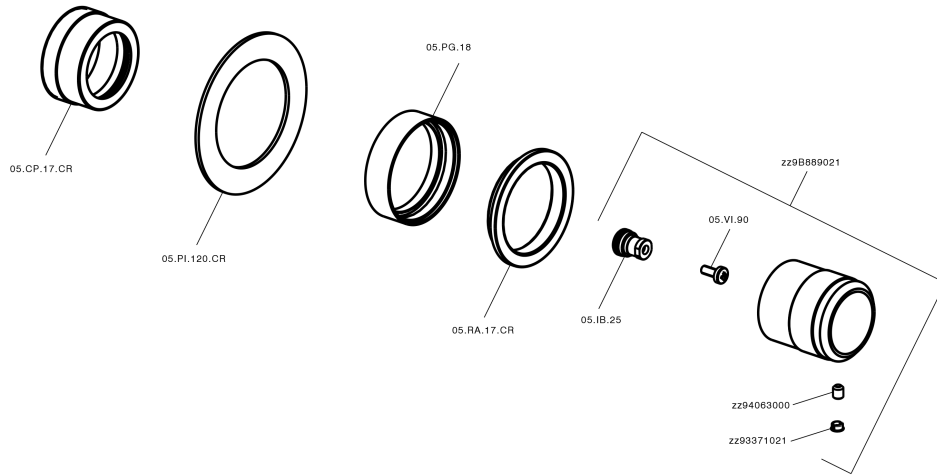

## Stopvalve exposed part CHRONOS\_CR003310

CR003310

<https://en.huberitalia.com/stopvalve-exposed-part-chronos-cr003310>

2026-06-29