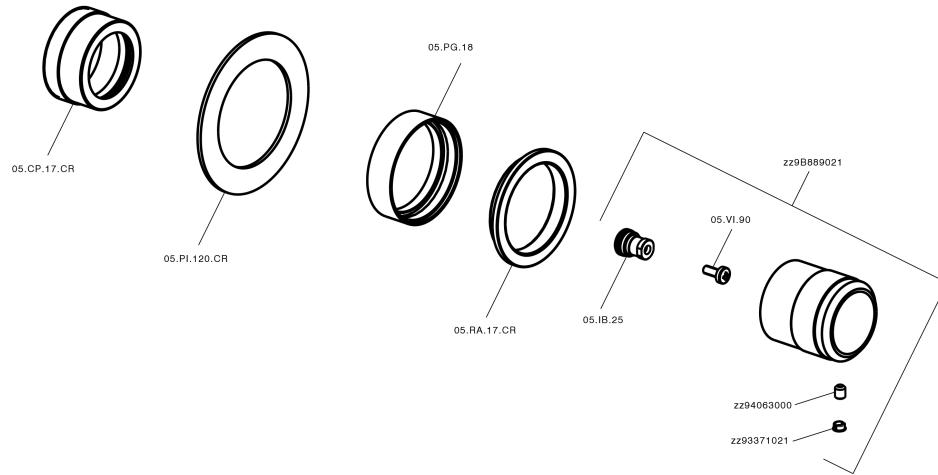

Stopvalve exposed part CHRONOS_CR003310

CR003310

<https://en.huberitalia.com/stopvalve-exposed-part-chronos-cr003310>

2026-06-07