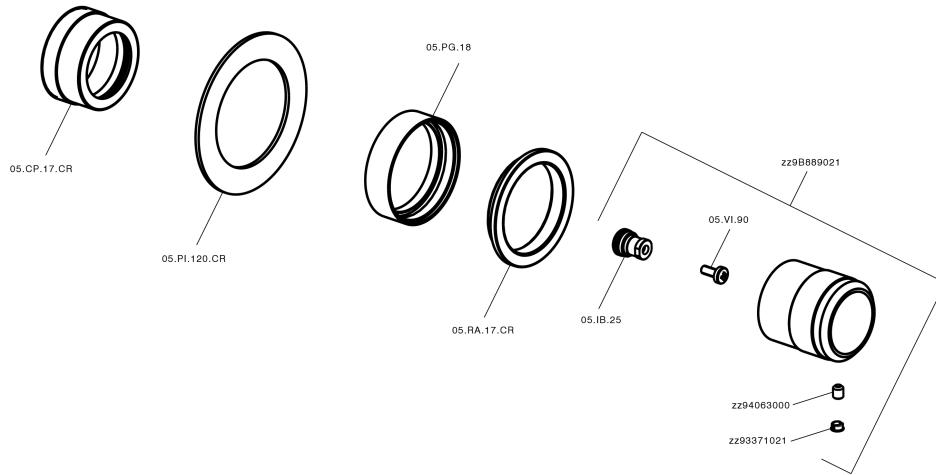

Stopvalve exposed part CHRONOS_CR003310

MODEL **CR003310**

Stopvalve exposed part, without concealed part, for item ZB003330

AVAILABLE FINISHINGS

-  **21** 21 Chrome
-  **2F** 2F Brushed Nickel
-  **2Q** 2Q Black Titanium

CHARACTERISTICS

Installation **Concealed**

Required concealed parts **ZB003340**

ZB003330

Stopvalve exposed part CHRONOS_CR003310

CR003310

<https://en.huberitalia.com/stopvalve-exposed-part-chronos-cr003310>