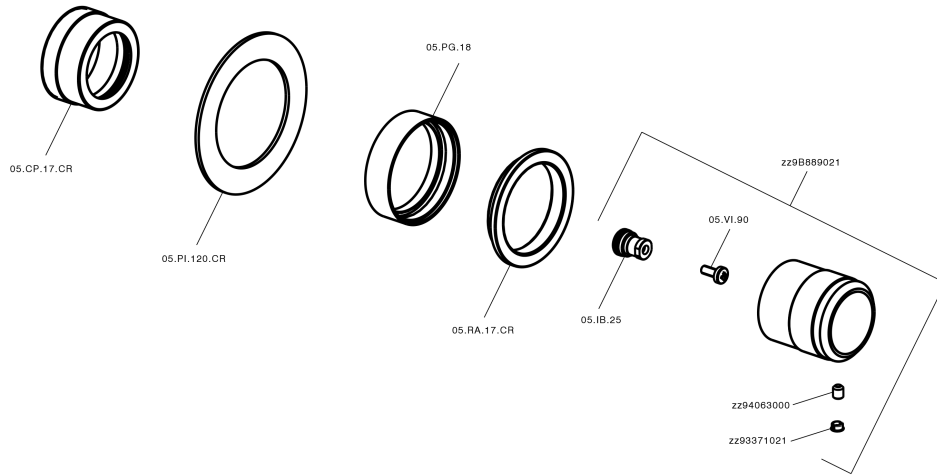

## Stopvalve exposed part CHRONOS\_CR003310

MODEL **CR003310**

Stopvalve exposed part, without concealed part, for item ZB003330

### CHARACTERISTICS

Installation **Concealed**

Required concealed parts **ZB003340**

**ZB003330**

## Stopvalve exposed part CHRONOS\_CR003310

CR003310

<https://en.huberitalia.com/stopvalve-exposed-part-chronos-cr003310>

2026-04-10