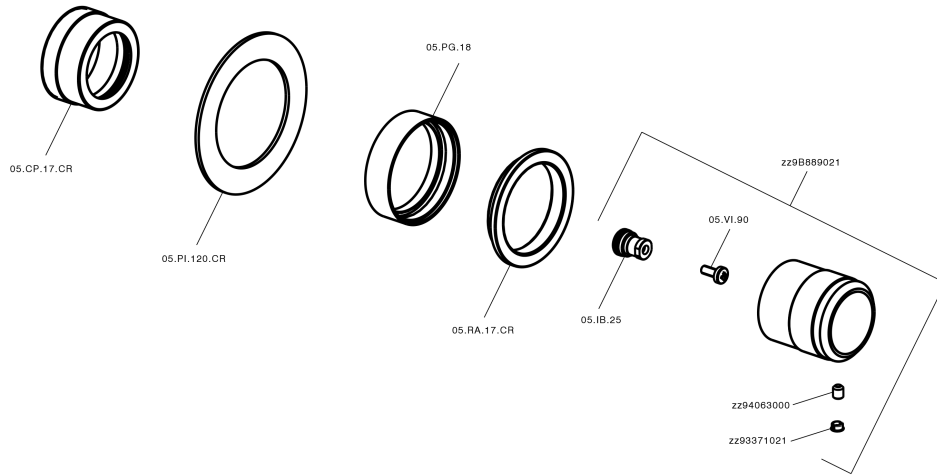

Stopvalve exposed part CHRONOS_CR003310

CR003310

<https://en.huberitalia.com/stopvalve-exposed-part-chronos-cr003310>

2026-06-29