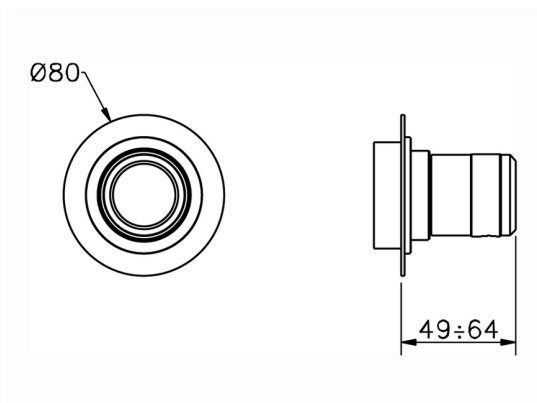

## Stopvalve exposed part CHRONOS\_CR003310

MODEL **CR003310**

Stopvalve exposed part, without concealed part, for item ZB003330

## Stopvalve exposed part CHRONOS\_CR003310

CR003310

<https://en.huberitalia.com/stopvalve-exposed-part-chronos-cr003310>

2026-06-29