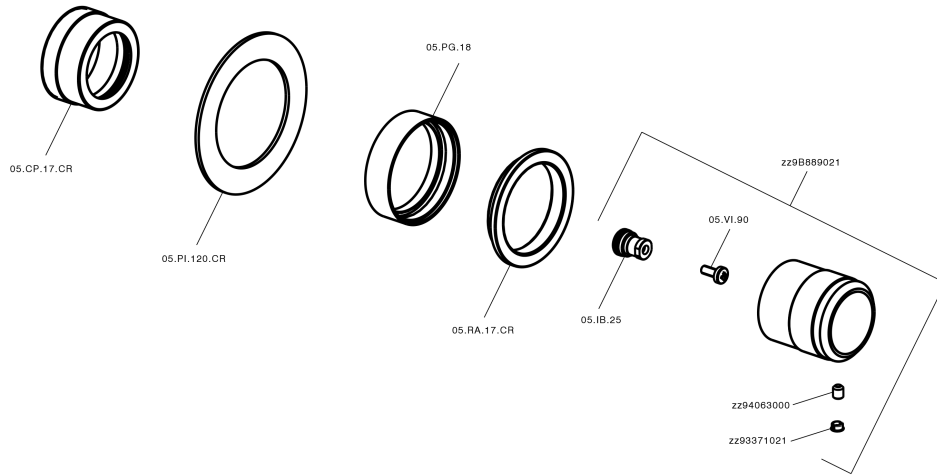

## Stopvalve exposed part CHRONOS\_CR003310

MODEL **CR003310**

Stopvalve exposed part, without concealed part, for item ZB003330

### CHARACTERISTICS

Installation **Concealed**

Required concealed parts **ZB003340**

**ZB003330**

## Stopvalve exposed part CHRONOS\_CR003310

CR003310

<https://en.huberitalia.com/stopvalve-exposed-part-chronos-cr003310>

2026-06-29