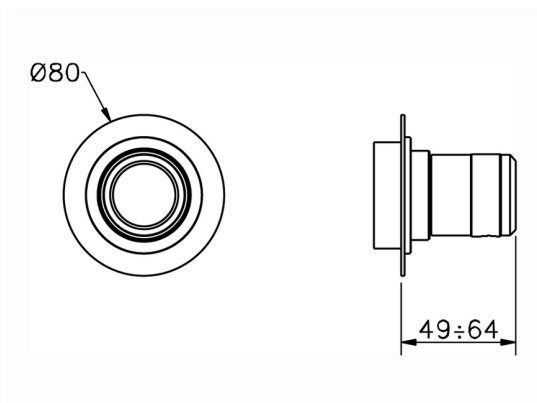

## Stopvalve exposed part CHRONOS\_CR003310

MODEL **CR003310**

Stopvalve exposed part, without concealed part, for item ZB003330

## Stopvalve exposed part CHRONOS\_CR003310

CR003310

<https://en.huberitalia.com/stopvalve-exposed-part-chronos-cr003310>

2026-04-10