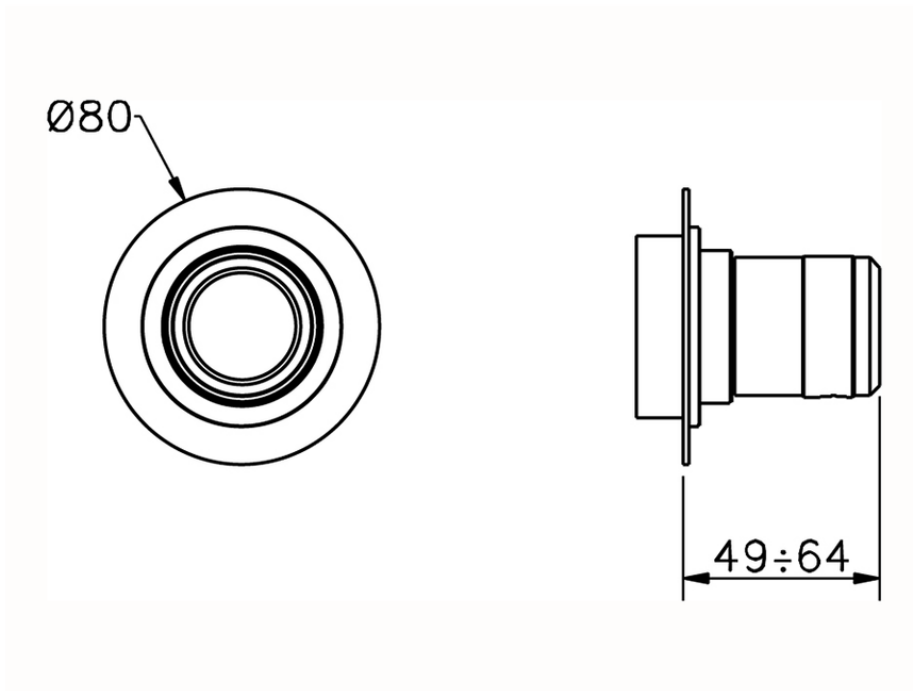

## Stopvalve exposed part CHRONOS\_CR003310

CR003310

<https://en.huberitalia.com/stopvalve-exposed-part-chronos-cr003310>

2026-05-18