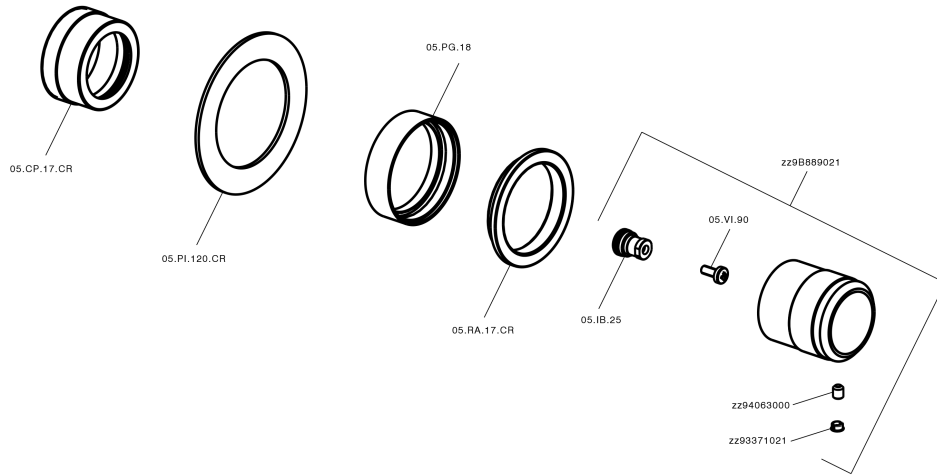

## Stopvalve exposed part CHRONOS\_CR003310

CR003310

<https://en.huberitalia.com/stopvalve-exposed-part-chronos-cr003310>

2026-04-27