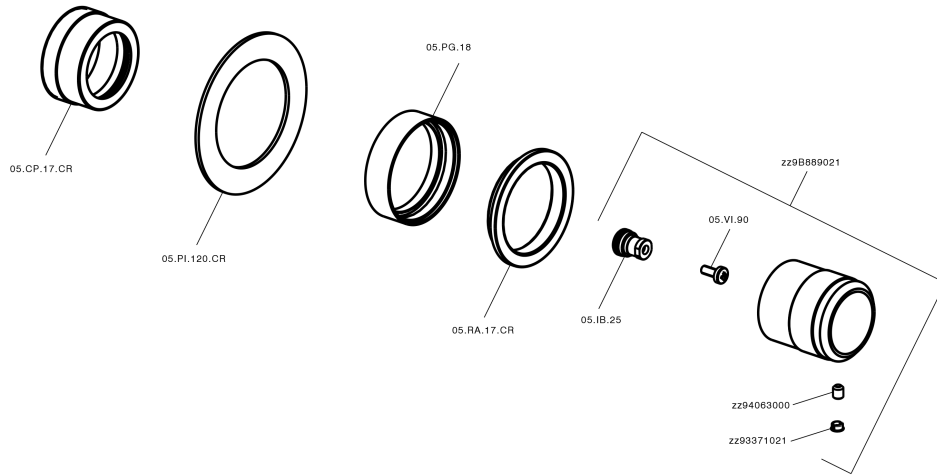

Stopvalve exposed part CHRONOS_CR003310

CR003310

<https://en.huberitalia.com/stopvalve-exposed-part-chronos-cr003310>

2026-05-18