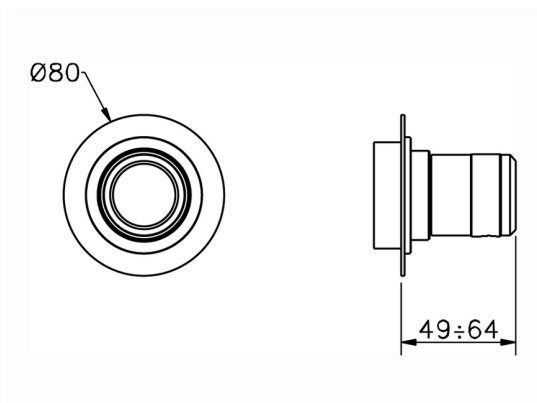

## Stopvalve exposed part CHRONOS\_CR003310

MODEL **CR003310**

Stopvalve exposed part, without concealed part, for item ZB003330

## Stopvalve exposed part CHRONOS\_CR003310

CR003310

<https://en.huberitalia.com/stopvalve-exposed-part-chronos-cr003310>

2026-04-27