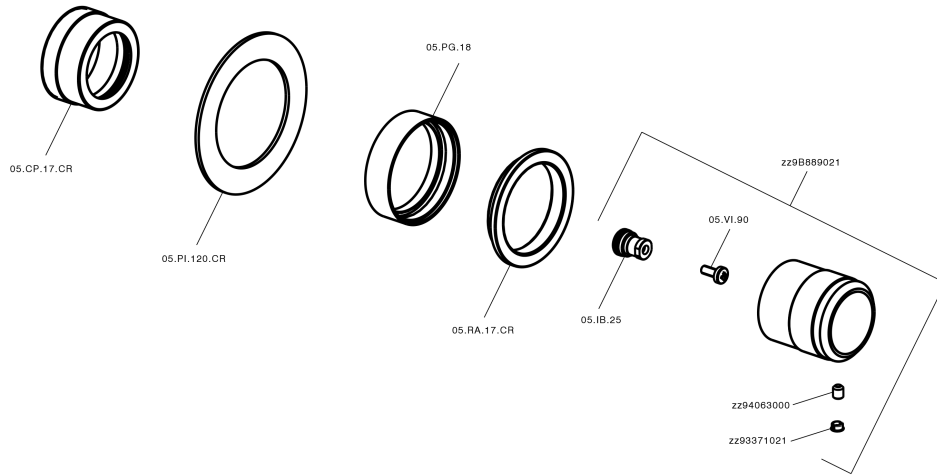

## Stopvalve exposed part CHRONOS\_CR003310

MODEL **CR003310**

Stopvalve exposed part, without concealed part, for item ZB003330

### CHARACTERISTICS

Installation **Concealed**

Required concealed parts **ZB003340**

**ZB003330**

## Stopvalve exposed part CHRONOS\_CR003310

CR003310

<https://en.huberitalia.com/stopvalve-exposed-part-chronos-cr003310>

2026-04-27