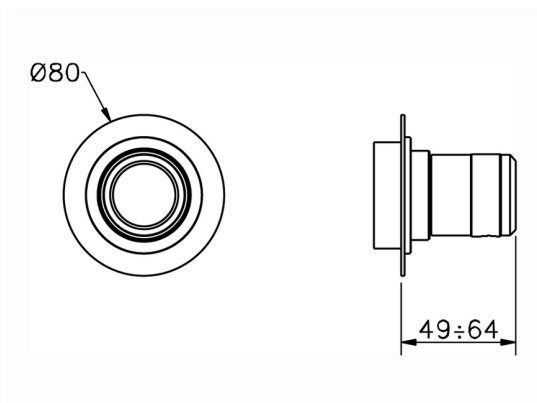

## Stopvalve exposed part CHRONOS\_CR003310

MODEL **CR003310**

Stopvalve exposed part, without concealed part, for item ZB003330

## Stopvalve exposed part CHRONOS\_CR003310

CR003310

<https://en.huberitalia.com/stopvalve-exposed-part-chronos-cr003310>

2026-04-05