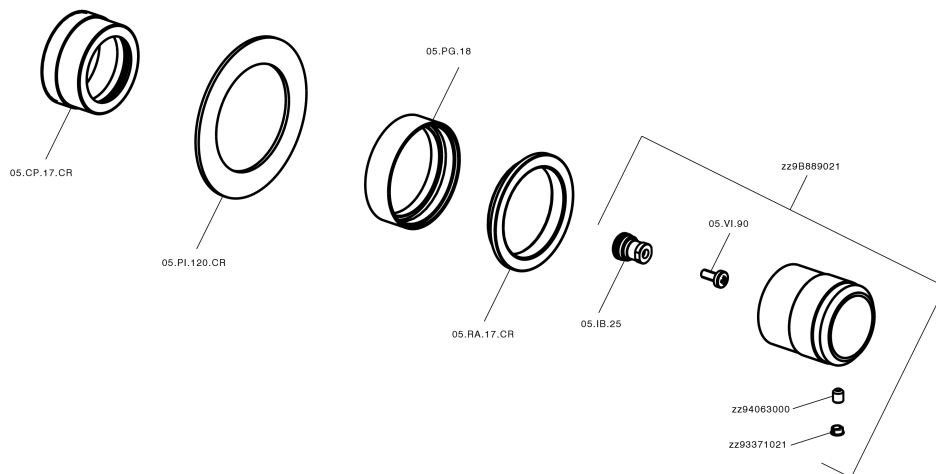

## Stopvalve exposed part CHRONOS\_CR003310

MODEL **CR003310**

Stopvalve exposed part, without concealed part, for item ZB003330

### CHARACTERISTICS

Installation **Concealed**

Required concealed parts **ZB003340**

**ZB003330**

## Stopvalve exposed part CHRONOS\_CR003310

CR003310

<https://en.huberitalia.com/stopvalve-exposed-part-chronos-cr003310>

2026-04-05